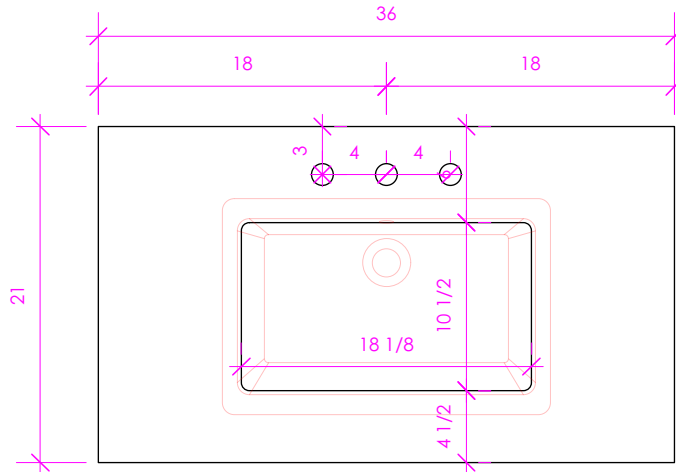

LACAVA

LUNAROSSA

LRS-36T

FEATURES:

- EASED EDGES
- USED WITH **5062UN** SINK (SOLD SEPARATELY)
- PROUDLY HANDMADE IN THE USA

FINISHES:

WOOD:

STANDARD: