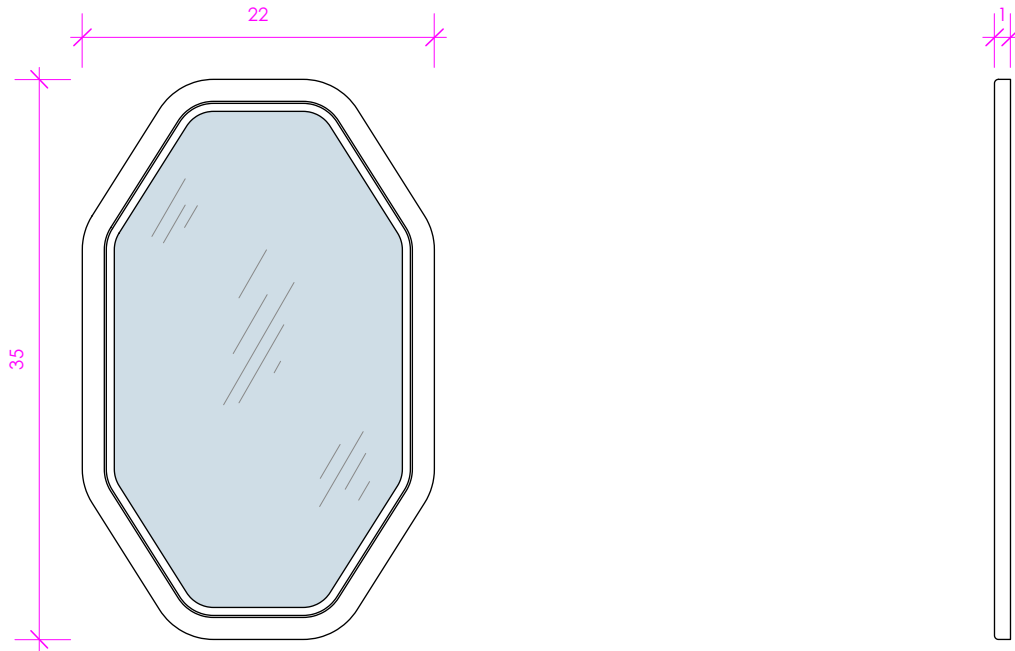

LACAVA

MIRROR

LIR-M-22

FEATURES:

- WALL HUNG MIRROR
- CAN BE INSTALLED VERTICALLY OR HORIZONTALLY
- PROUDLY HANDMADE IN THE USA
- MANUFACTURED WITH LOW VOC FINISHES AND WOOD FROM RENEWABLE FORESTS

FINISHES: