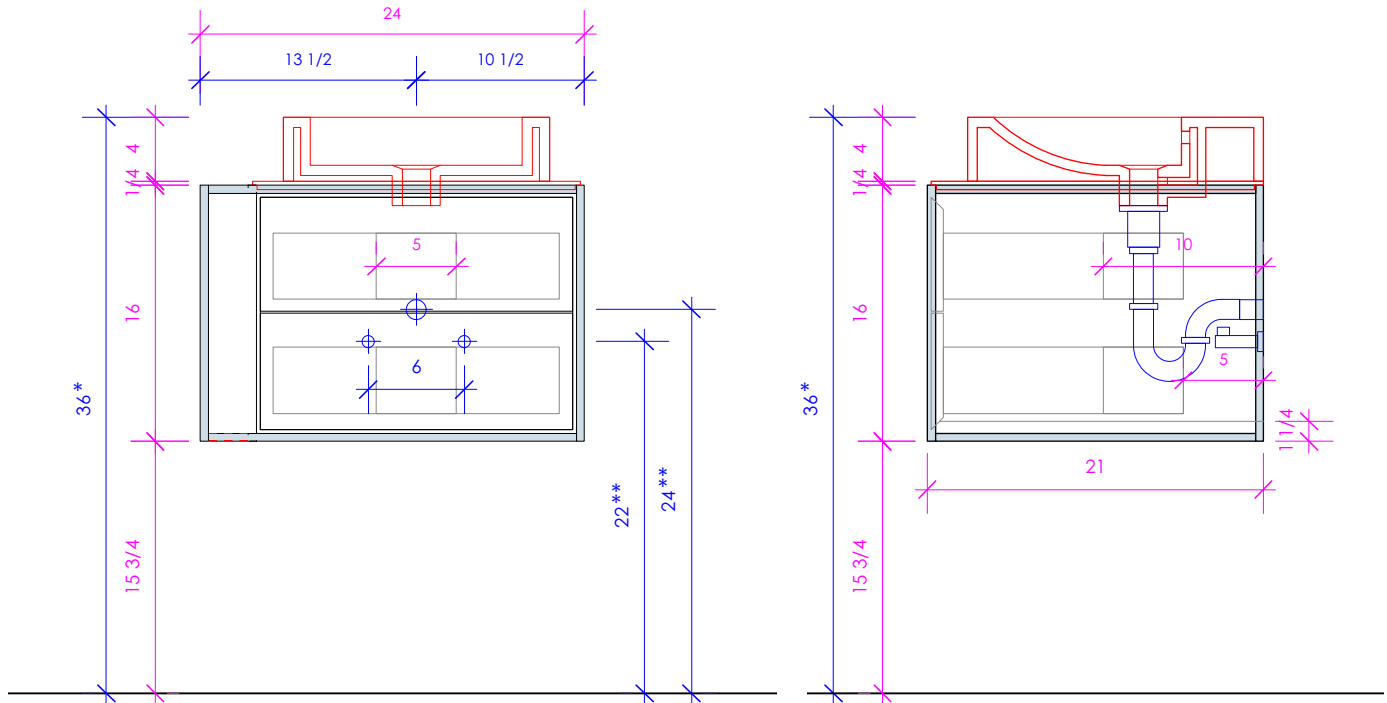

LACAVA

LINEA

LIN-VS-24L

* Recommended installation height
** Recommended plumbing location

FEATURES:

- WALL MOUNT VANITY
- TWO DRAWERS WITH SELF-CLOSE GLIDES
- INTERIOR DRAWERS STAINED TO REFLECT EXTERIOR FINISH
- MITERED DETAILING ON DRAWERS
- DECORATIVE HARDWARE **K450** INCLUDED BUT NOT INSTALLED - CAN BE INSTALLED UPON REQUEST
- USED WITH **LIN-VS-24LF** FRAME, **LIN-VS-24LT** COUNTERTOP AND **5066A** SINK (SOLD SEPARATELY)
- PROUDLY HANDMADE IN THE USA
- MANUFACTURED WITH LOW VOC FINISHES AND WOOD FROM RENEWABLE FORESTS

6630 WEST WRIGHTWOOD
CHICAGO, IL 60707

PH: 773-637-9600
FAX: 773-637-9601

LACAVA.COM
INFO@LACAVA.COM

LACAVA

LINEA

LIN-VS-24R

* Recommended installation height
** Recommended plumbing location

FEATURES: