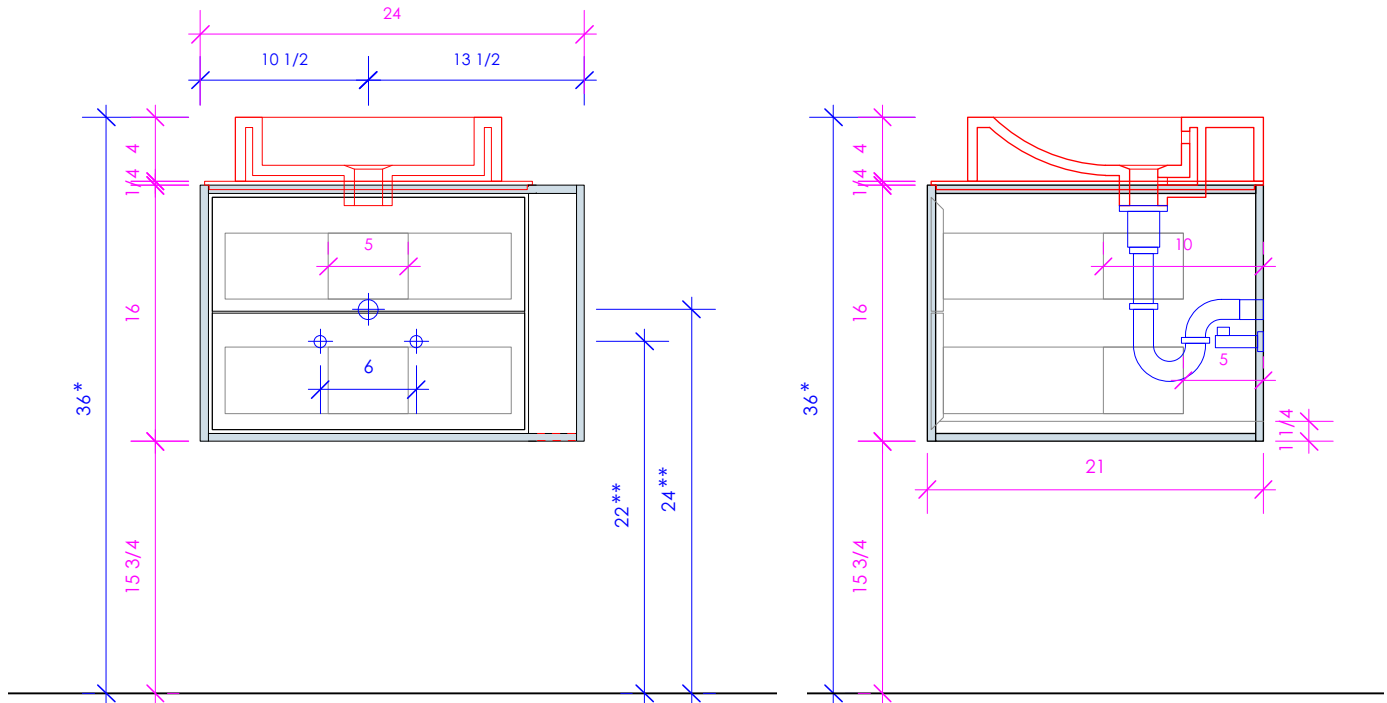

LACAVA

LINEA

LIN-VS-24L

* Recommended installation height
** Recommended plumbing location

FEATURES:

- WALL MOUNT VANITY
- TWO DRAWERS WITH SELF-CLOSE GLIDES
- INTERIOR DRAWERS STAINED TO REFLECT EXTERIOR FINISH
- MITERED DETAILING ON DRAWERS
- DECORATIVE HARDWARE **K450** INCLUDED BUT NOT INSTALLED - CAN BE INSTALLED UPON REQUEST
- USED WITH **LIN-VS-24LF** FRAME, **LIN-VS-24LT** COUNTERTOP AND **5066A** SINK (SOLD SEPARATELY)
- PROUDLY HANDMADE IN THE USA
- MANUFACTURED WITH LOW VOC FINISHES AND WOOD FROM RENEWABLE FORESTS