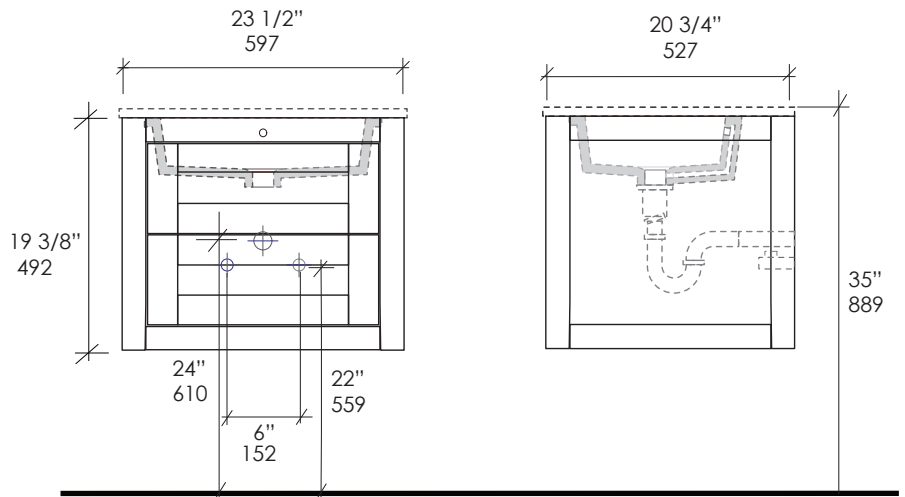

LACAVA®

Stile Vanity Item #H291B

Features:

- Wall-mount wooden vanity
- Two drawers
- Polished Chrome knobs included
- Washbasin#5452UN and countertop H281T sold separately
- Handmade in USA
- Manufactured with low VOC finishes and wood from renewable forests

Recommended Accesories:

- Item #5452UN: Under-counter porcelain lavatory with overflow
- Recommended oversized European drain (i.e. item #7100-16OF or 7100-12)
- Available in White (-001) only
- Item #H281T: Countertop for vanity H281, H281B, H291, and H291B
- Available in Natural Stone, Quartz, and Solid Surface
- With a cut-out for lavatory 5452UN

Product Specifications:

Notes:

Drawings provided herein are meant to give the user an idea of the product and are not made to scale. The size in inches is rounded up to the nearest 1/16". Slight variances can often occur with porcelain and woodwork. Therefore, LACAVA will not be held responsible for any cutouts, countertops, or furniture made without the actual product or template from LACAVA. Differences in color, grain, appearance and texture are inherent in all natural woodwork, and should be expected. Variances in these qualities are not deemed manufacturing defects, and will not be accepted as valid reasons to return or exchange any LACAVA woodwork. Plumbing specifications are only a guideline and may need to be altered based on the application.