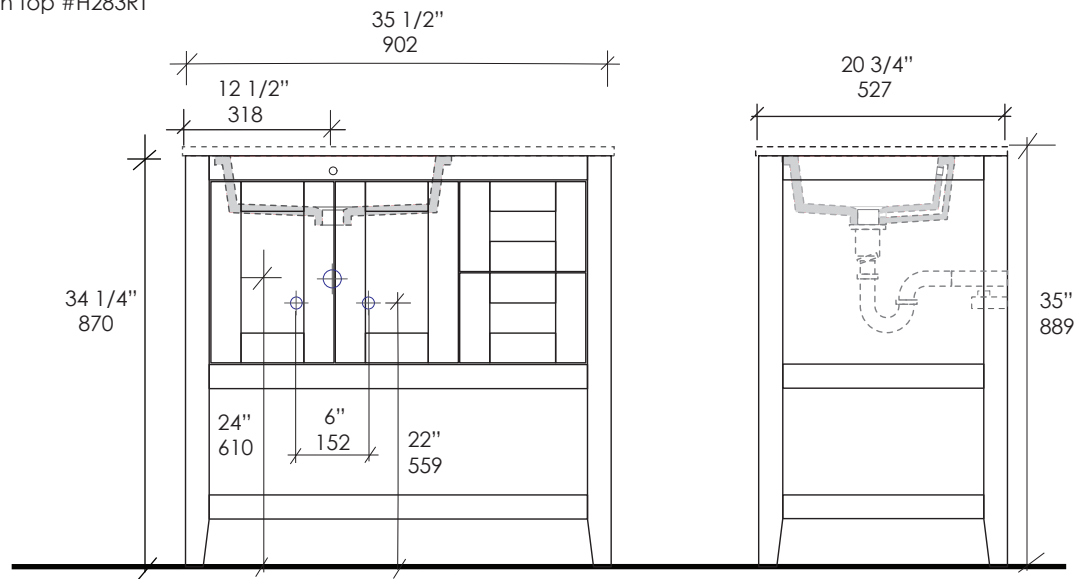

Stile Vanity Item #H283L/H283R

Features:

- Free standing wooden vanity
- Two doors, two drawers, and slotted shelf in wood
- Polished Chrome knobs included
- Washbasin#5452UN and countertop H283LT or H283RT sold separately
- Handmade in USA
- Manufactured with low VOC finishes and wood from renewable forests

Notes:

Drawings provided herein are meant to give the user an idea of the product and are not made to scale. The size in inches is rounded up to the nearest 1/16". Slight variances can often occur with porcelain and woodwork. Therefore, LACAVA will not be held responsible for any cutouts, countertops, or furniture made without the actual product or template from LACAVA. Differences in color, grain, appearance and texture are inherent in all natural woodwork, and should be expected. Variances in these qualities are not deemed manufacturing defects, and will not be accepted as valid reasons to return or exchange any LACAVA woodwork. Plumbing specifications are only a guideline and may need to be altered based on the application.