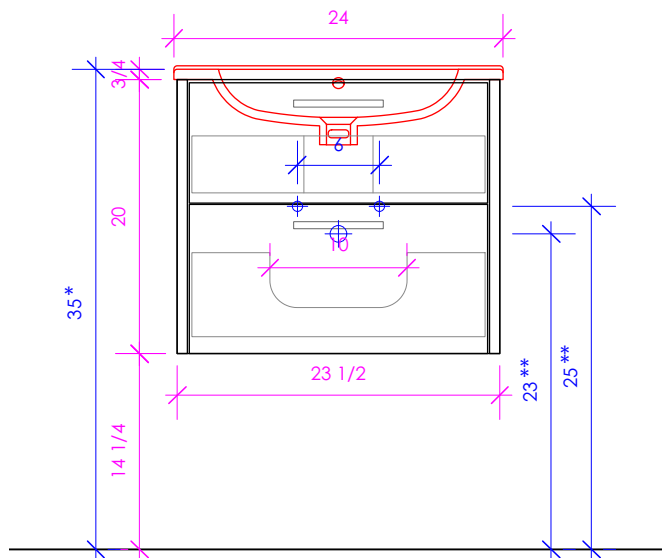

LACAVA

AQUATRE

AQT-WB-24

SHOWN WITH 8075 SINK

* Recommended installation height
** Recommended plumbing location

FEATURES:

- WALL MOUNT VANITY
- TWO DRAWERS WITH SELF-CLOSE GLIDES
- DRAWER BOXES STAINED TO REFLECT EXTERIOR FINISH
- USED WITH 8075 SINK (SOLD SEPARATELY)
- DECORATIVE HARDWARE K450 INCLUDED BUT NOT INSTALLED - CAN BE INSTALLED UPON REQUEST
- ****SPECIFY K450 FINISH WHEN PLACING ORDER****
- POLISHED CHROME, POLISHED NICKEL, BRUSHED NICKEL.
- MATTE BLACK, MATTE WHITE, SATIN BRASS
- MOUNTING: FRENCH CLEAT (INCLUDED)
(SEE FURNITURE MANUAL)
- PROUDLY HANDMADE IN THE USA
- MANUFACTURED WITH LOW VOC FINISHES AND WOOD FROM RENEWABLE FORESTS