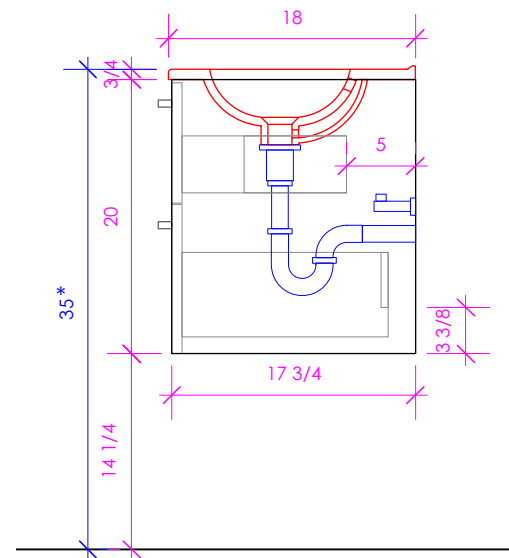

LACAVA

AQUATRE

AQT-WB-24

SHOWN WITH 8075 SINK

* Recommended installation height
** Recommended plumbing location

FEATURES:

- WALL MOUNT VANITY
- TWO DRAWERS WITH SELF-CLOSE GLIDES
- DRAWER BOXES STAINED TO REFLECT EXTERIOR FINISH
- USED WITH 8075 SINK (SOLD SEPARATELY)
- DECORATIVE HARDWARE K450 INCLUDED BUT NOT INSTALLED - CAN BE INSTALLED UPON REQUEST
- ****SPECIFY K450 FINISH WHEN PLACING ORDER****
- POLISHED CHROME, POLISHED NICKEL, BRUSHED NICKEL.
- MATTE BLACK, MATTE WHITE, SATIN BRASS
- MOUNTING: FRENCH CLEAT (INCLUDED)
(SEE FURNITURE MANUAL)
- PROUDLY HANDMADE IN THE USA
- MANUFACTURED WITH LOW VOC FINISHES AND WOOD FROM RENEWABLE FORESTS