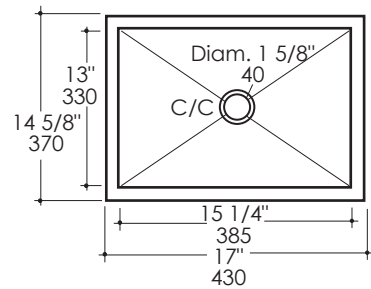

ARGENTO Lavatory Item # 7400-12

Features:

- Stainless steel lavatory without overflow
- Under-counter or self-rimming installation
- Recommended oversized European drain (i.e. item #7100-16 or 7100-13)
- 16 gauge stainless steel
- Current cut-out template can be requested
- Can be installed to meet ADA compliance

Finish Options:

21 - Brushed

Faucet Hole Options:

-None

Product Specifications:

Notes:

Drawings provided herein are meant to give the user an idea of the product and are not made to scale. The size in inches is rounded up to the nearest 1/16". Slight variances can often occur with porcelain and woodwork. Therefore, LACAVA will not be held responsible for any cutouts, countertops, or furniture made without the actual product or template from LACAVA.