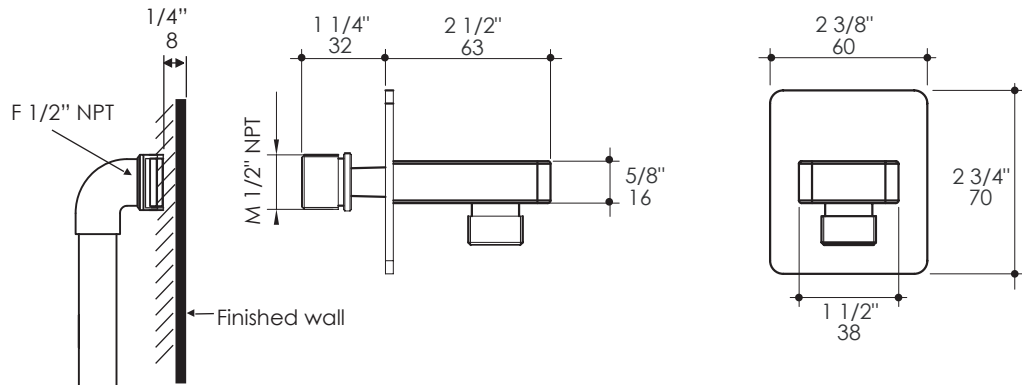

ELEGANZA Water Intake Item #1863

Features:

- Water intake with rectangular backplate
- Brass construction
- Shower head and hose sold separately

Recommended Accessories:

- Item #W1460: Hand-held shower head with 59" flexible hose

Finish Options:

- CR - Polished Chrome
- PN - Polished Nickel
- NI - Brushed Nickel
- BG - Brushed Gold

Product Specifications:

Notes:

Drawings provided herein are meant to give the user an idea of the product and are not made to scale. The size in inches is rounded up to the nearest $\frac{1}{16}$ ".
 Plumbing specifications are only a guideline and may need to be altered based on the application.
 Product specifications are not binding to the manufacturer and can be changed without notice at any time. Please refer to your shipment for product final sizes.