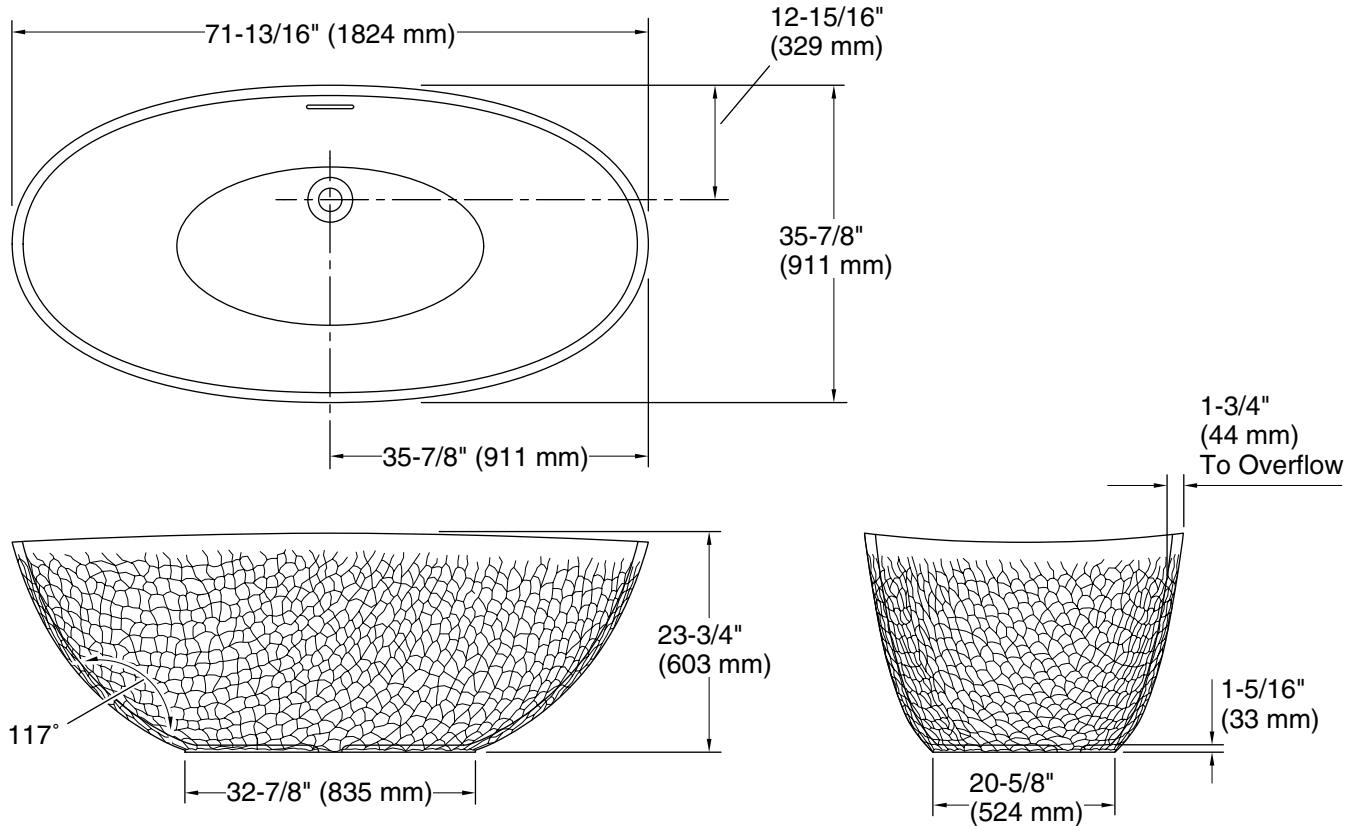

FEATURES

- Constructed of cast mineral material
- Generous 71-13/16" (1824 mm) x 35-7/8" (911 mm) size with center side drain
- Honed white is a matte finish with the natural appeal of honed stone
- Matte surface finish on the internal and external surfaces of the bath
- Features integrated drain and overflow
- Complements all contemporary and transitional collections

CODES/STANDARDS APPLICABLE

- Specified model meets or exceeds the following:
- CSA B45.5/IAPMO Z124

P50220

PRODUCT INFORMATION			
Fixture*:	Top Area	Basin Area	Weight
Bathing Well	69-5/16" (1761 mm) x 32-5/8" (829 mm)	47-5/16" (1202 mm) x 24-1/4" (616 mm)	350 lbs (159 kg)
	Water Depth	Capacity	
To Overflow	17-7/8" (454 mm)	100 gal (378.5 l)	