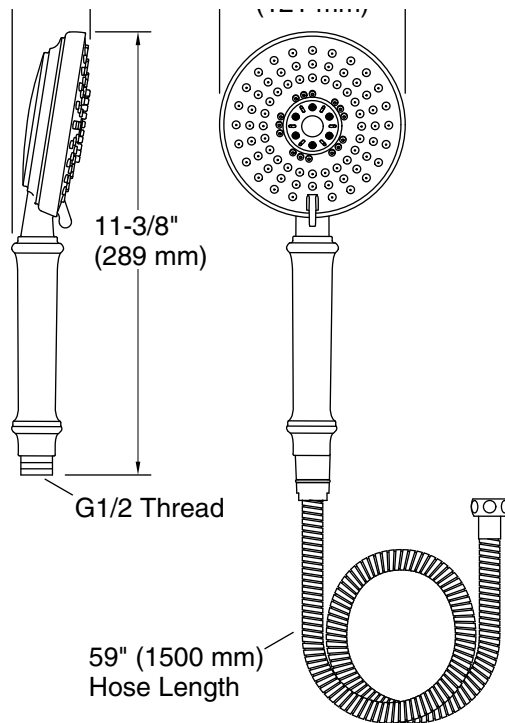

KALLISTA®

Traditional Multi-Function Handshower with Hose

FEATURES

- *Sprayface resists hard water build-up and is easy to clean*
- *1.75 gal/min (6.6 l/min) flow rate*
- *Three spray options available with a simple turn (wide coverage spray, rhythmic pulse spray, and soft aerated spray)*
- *59" (1499 mm) hose included*
- *Complements the Kallista Traditional collections*

CODES/STANDARDS APPLICABLE

Specified model meets or exceeds the following:

- *ASME A112.18.1/CSA B125.1*
- *EPA Watersense® (Pending)*
- *ADA (P21650-RF model)*
- *ICC/ANSI A117.1*

P21650

SPECIFIED MODEL

Model	Description	Finishes				
P21650-00	Traditional Multi-Function Handshower with Hose	<input type="checkbox"/> CP Polished Chrome	<input type="checkbox"/> AD Nickel Silver	<input type="checkbox"/> AG Brushed Nickel	<input type="checkbox"/> W6 Weathered Bronze	<input type="checkbox"/> BZ Antique Bronze
P21650-RF	Traditional Multi-Function ADA Handshower with Hose	<input type="checkbox"/> CP Polished Chrome				
Recommended Accessories						
P21651-00	Traditional Wall Bracket with Integrated Supply Elbow	<input type="checkbox"/> CP Polished Chrome	<input type="checkbox"/> AD Nickel Silver	<input type="checkbox"/> AG Brushed Nickel	<input type="checkbox"/> W6 Weathered Bronze	<input type="checkbox"/> BZ Antique Bronze
P21653-00	Traditional Deck-Mount Handshower Mounting Trim	<input type="checkbox"/> CP Polished Chrome	<input type="checkbox"/> AD Nickel Silver	<input type="checkbox"/> AG Brushed Nickel	<input type="checkbox"/> W6 Weathered Bronze	<input type="checkbox"/> BZ Antique Bronze