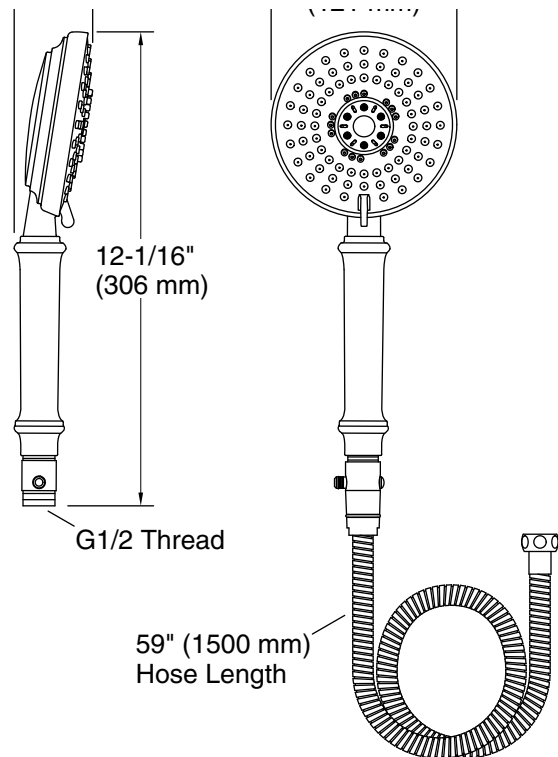

KALLISTA®

Traditional Multi-Function Handshower with Hose

FEATURES

- *Sprayface resists hard water build-up and is easy to clean*
- *1.75 gal/min (6.6 l/min) flow rate*
- *Three spray options available with a simple turn (wide coverage spray, rhythmic pulse spray, and soft aerated spray)*
- *59" (1499 mm) hose included*
- *Complements the Kallista Traditional collections*

CODES/STANDARDS APPLICABLE

Specified model meets or exceeds the following:

- *ASME A112.18.1/CSA B125.1*
- *EPA Watersense® (Pending)*
- *ADA (P21650-RF model)*
- *ICC/ANSI A117.1*

P21650

SPECIFIED MODEL

Model	Description	Finishes				
P21650-00	Traditional Multi-Function Handshower with Hose	<input type="checkbox"/> CP Polished Chrome	<input type="checkbox"/> AD Nickel Silver	<input type="checkbox"/> AG Brushed Nickel	<input type="checkbox"/> W6 Weathered Bronze	<input type="checkbox"/> BZ Antique Bronze
P21650-RF	Traditional Multi-Function ADA Handshower with Hose	<input type="checkbox"/> CP Polished Chrome				
Recommended Accessories						
P21651-00	Traditional Wall Bracket with Integrated Supply Elbow	<input type="checkbox"/> CP Polished Chrome	<input type="checkbox"/> AD Nickel Silver	<input type="checkbox"/> AG Brushed Nickel	<input type="checkbox"/> W6 Weathered Bronze	<input type="checkbox"/> BZ Antique Bronze
P21653-00	Traditional Deck-Mount Handshower Mounting Trim	<input type="checkbox"/> CP Polished Chrome	<input type="checkbox"/> AD Nickel Silver	<input type="checkbox"/> AG Brushed Nickel	<input type="checkbox"/> W6 Weathered Bronze	<input type="checkbox"/> BZ Antique Bronze