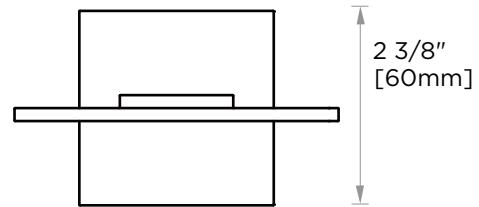

## HAMBURG COLLECTION SOAP DISH 440650

**PRODUCT NAME:** SOAP DISH

**PRODUCT CODE:** 440650

**MATERIAL:** All-brass construction

**KEY FEATURES:** Transitional design.  
Rectangular bold solid style.

**STOCKED FINISHES:**