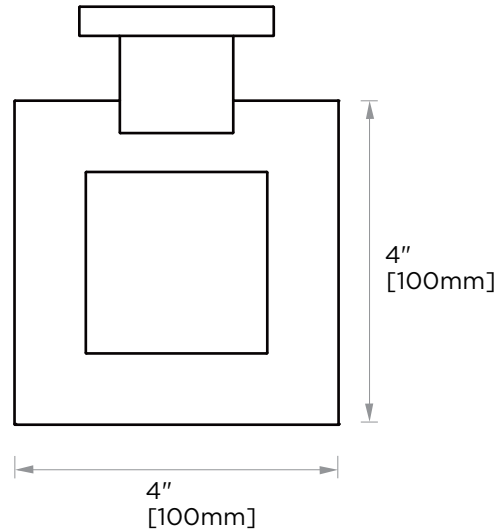

## HAMBURG COLLECTION SOAP DISH 440650

**PRODUCT NAME:** SOAP DISH

**PRODUCT CODE:** 440650

**MATERIAL:** All-brass construction

**KEY FEATURES:** Transitional design.  
Rectangular bold solid style.

**STOCKED FINISHES:**

NOTE: Dimensions and specifications are subject to change without notice.