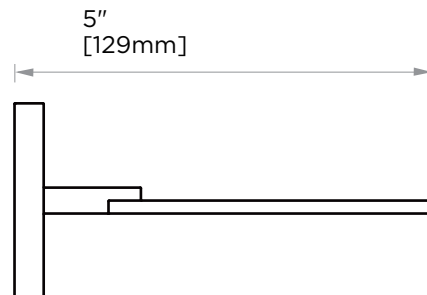

## HAMBURG COLLECTION SOAP DISH 440650

**PRODUCT NAME:** SOAP DISH

**PRODUCT CODE:** 440650

**MATERIAL:** All-brass construction

**KEY FEATURES:** Transitional design.  
Rectangular bold solid style.

**STOCKED FINISHES:**

NOTE: Dimensions and specifications are subject to change without notice.