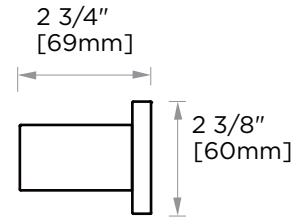

**HAMBURG
COLLECTION
TOWEL BAR 18"**
440180

PRODUCT NAME: TOWEL BAR 18"

PRODUCT CODE: 440180

MATERIAL: All-brass construction

KEY FEATURES: Transitional design.
Rectangular bold solid style.

STOCKED FINISHES:

NOTE: Dimensions and specifications are subject to change without notice.