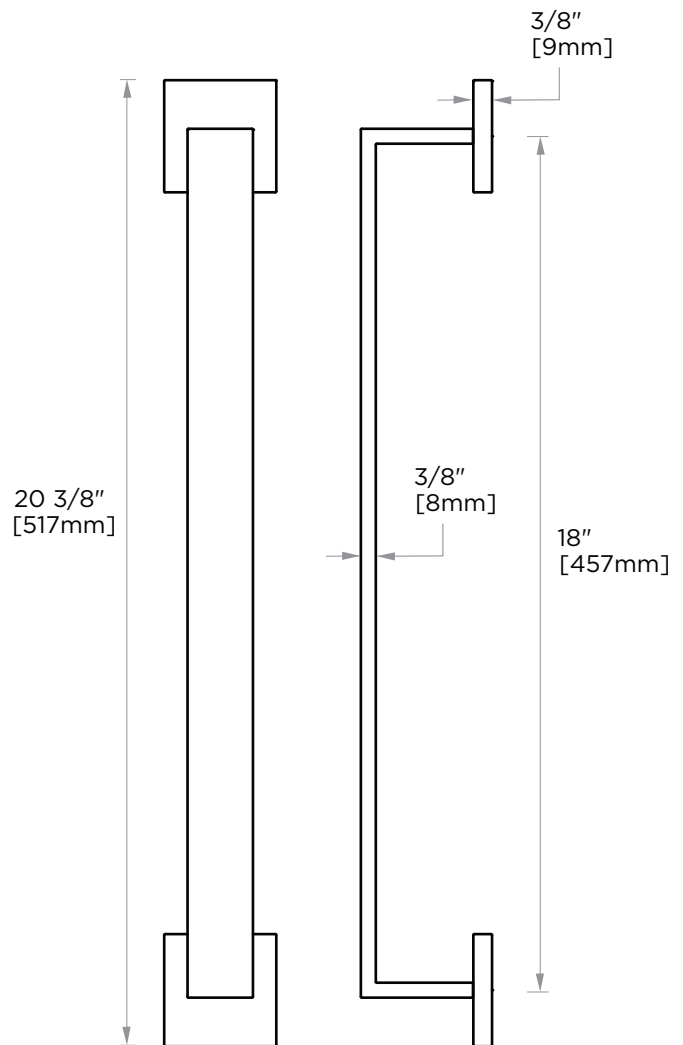

**HAMBURG
COLLECTION
TOWEL BAR 18"**
440180

PRODUCT NAME: TOWEL BAR 18"

PRODUCT CODE: 440180

MATERIAL: All-brass construction

KEY FEATURES: Transitional design.
Rectangular bold solid style.

STOCKED FINISHES:

NOTE: Dimensions and specifications are subject to change without notice.