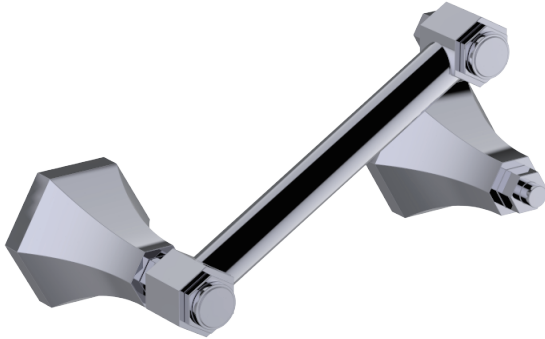

PISA COLLECTION PIVOT TISSUE HOLDER 342158P

PRODUCT NAME: PIVOT TISSUE
HOLDER

PRODUCT CODE: 342158P

MATERIAL: All-brass construction

KEY FEATURES: Classic Art Deco take
on a traditional design

STOCKED FINISHES: