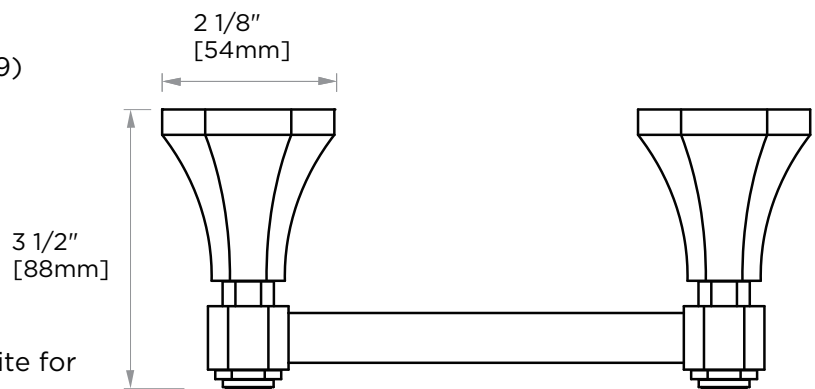

WARRANTY:

Lifetime Limited (Residential Use)
One Year (Commercial Use)

NOTE: Dimensions and specifications are subject to change without notice.