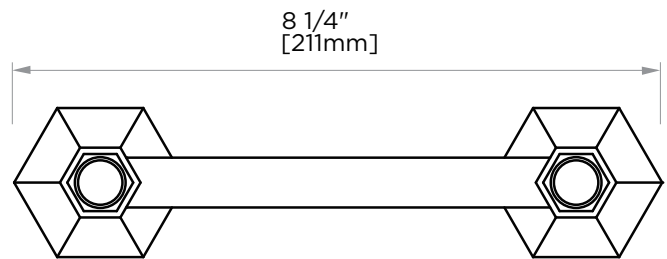

PISA COLLECTION PIVOT TISSUE HOLDER 342158P

PRODUCT NAME: PIVOT TISSUE
HOLDER

PRODUCT CODE: 342158P

MATERIAL: All-brass construction

KEY FEATURES: Classic Art Deco take
on a traditional design

STOCKED FINISHES: