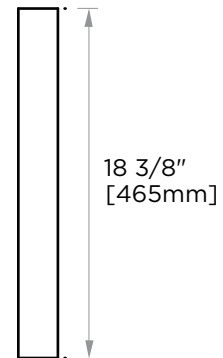

WARRANTY:

Lifetime Limited (Residential Use)
One Year (Commercial Use)

NOTE: Dimensions and specifications are subject to change without notice.