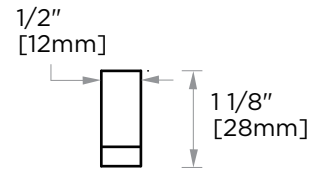

MUNICH COLLECTION CABINET PULL 18" 288718

PRODUCT NAME: CABINET PULL 18"

PRODUCT CODE: 288718

MATERIAL: All-brass construction

KEY FEATURES: Contemporary design.
Strong rectangular shapes,
balanced by slender linear lines.