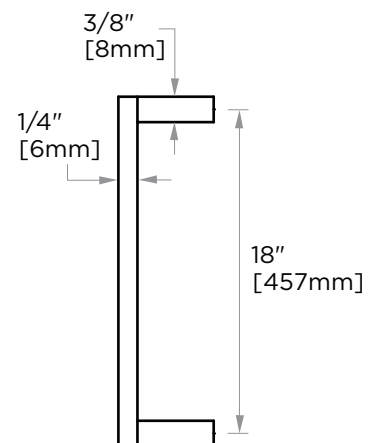

WARRANTY:

Lifetime Limited (Residential Use)
One Year (Commercial Use)

NOTE: Dimensions and specifications are subject to change without notice.