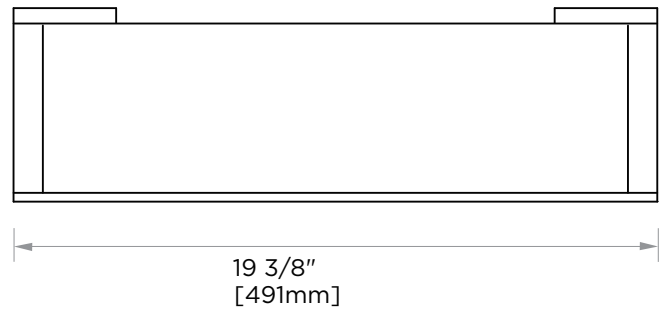

MUNICH COLLECTION
GLASS SHELF
288671

PRODUCT NAME: GLASS SHELF

PRODUCT CODE: 288671

MATERIAL: All-brass construction

KEY FEATURES: Contemporary design.
Strong rectangular shapes,
balanced by slender linear lines.