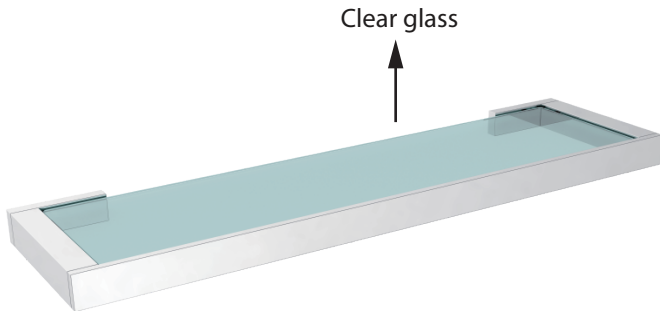

MUNICH COLLECTION
GLASS SHELF
288671

PRODUCT NAME: GLASS SHELF

PRODUCT CODE: 288671

MATERIAL: All-brass construction

KEY FEATURES: Contemporary design.
Strong rectangular shapes,
balanced by slender linear lines.