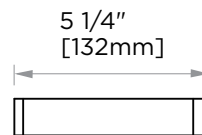

WARRANTY:

Lifetime Limited (Residential Use)
One Year (Commercial Use)

NOTE: Dimensions and specifications are subject to change without notice.