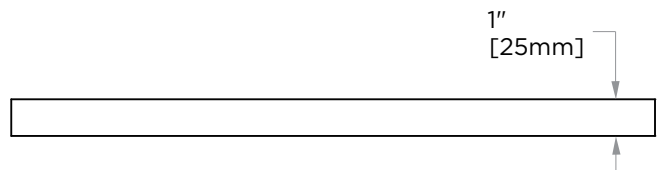

WARRANTY:

Lifetime Limited (Residential Use)
One Year (Commercial Use)

NOTE: Dimensions and specifications are subject to change without notice.