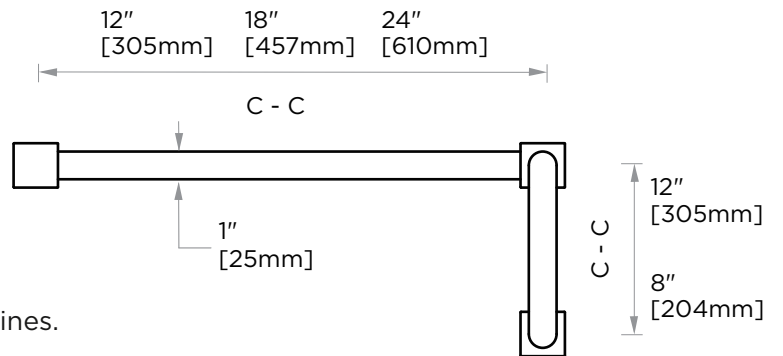

NOTE: Dimensions and specifications are subject to change without notice.