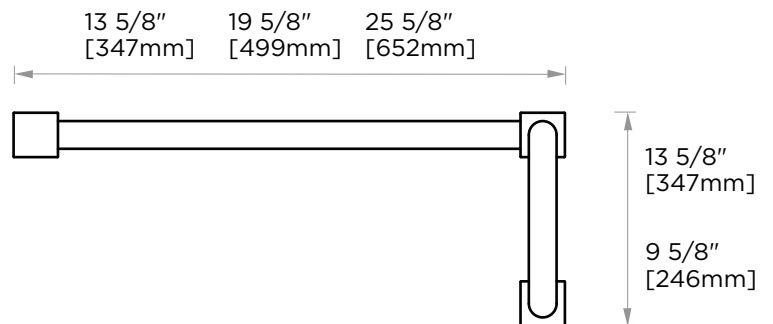

NOTE: Dimensions and specifications are subject to change without notice.