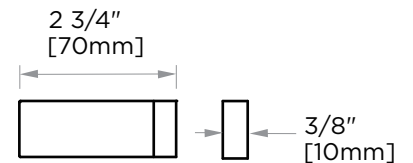

COLOGNE COLLECTION

SINGLE SDH 12"

2557512

PRODUCT NAME: SINGLE SHOWER DOOR HANDLE 12"

PRODUCT CODE: 2557512

MATERIAL: All-brass construction

KEY FEATURES: Contemporary design with strong bold silhouette softened by the rounded corners and curved lines.

GLASS INFO

Glass Hole C-C Distance		
A	8"/203mm	8" Shower Door Handle
	12"/305mm	12" Shower Door Handle
	18"/457mm	18" Shower Door Handle
	24"/610mm	24" Shower Door Handle
	36"/914mm	36" Shower Door Handle
B	1/2" (12mm)	Glass Hole Diameter
C	6-12mm	Glass Thickness