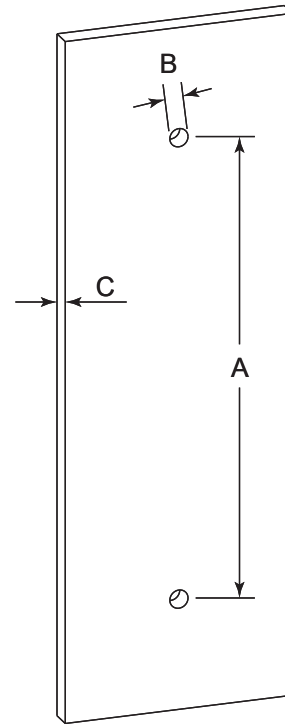

COLOGNE COLLECTION

SINGLE SDH 12"

2557512

PRODUCT NAME: SINGLE SHOWER DOOR HANDLE 12"

PRODUCT CODE: 2557512

MATERIAL: All-brass construction

KEY FEATURES: Contemporary design with strong bold silhouette softened by the rounded corners and curved lines.

NOTE: Dimensions and specifications are subject to change without notice.

HANDLES INFO

Components Included		
①	Handle	X1
②	Set Screw M6	X2
③	Fixing Bracket	X2
④	Rubber Gasket	X4

Mounting Kits Included		
	X1	Allen Key

GLASS INFO

Glass Hole C-C Distance		
A	8"/203mm	8" Shower Door Handle
	12"/305mm	12" Shower Door Handle
	18"/457mm	18" Shower Door Handle
	24"/610mm	24" Shower Door Handle
	36"/914mm	36" Shower Door Handle
B	1/2" (12mm)	Glass Hole Diameter
C	6-12mm	Glass Thickness