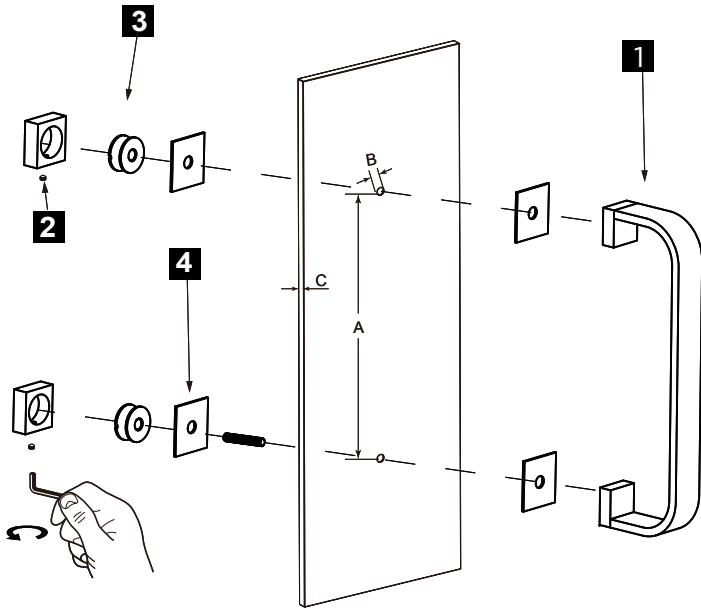

COLOGNE COLLECTION

SINGLE SDH 12"

2557512

PRODUCT NAME: SINGLE SHOWER DOOR HANDLE 12"

PRODUCT CODE: 2557512

MATERIAL: All-brass construction

KEY FEATURES: Contemporary design with strong bold silhouette softened by the rounded corners and curved lines.

NOTE: Dimensions and specifications are subject to change without notice.

HANDLES INFO

Components Included		
①	Handle	X1
②	Set Screw M6	X2
③	Fixing Bracket	X2
④	Rubber Gasket	X4

Mounting Kits Included		
	X1	Allen Key

GLASS INFO

Glass Hole C-C Distance		
A	8"/203mm	8" Shower Door Handle
	12"/305mm	12" Shower Door Handle
	18"/457mm	18" Shower Door Handle
	24"/610mm	24" Shower Door Handle
	36"/914mm	36" Shower Door Handle
B	1/2" (12mm)	Glass Hole Diameter
C	6-12mm	Glass Thickness