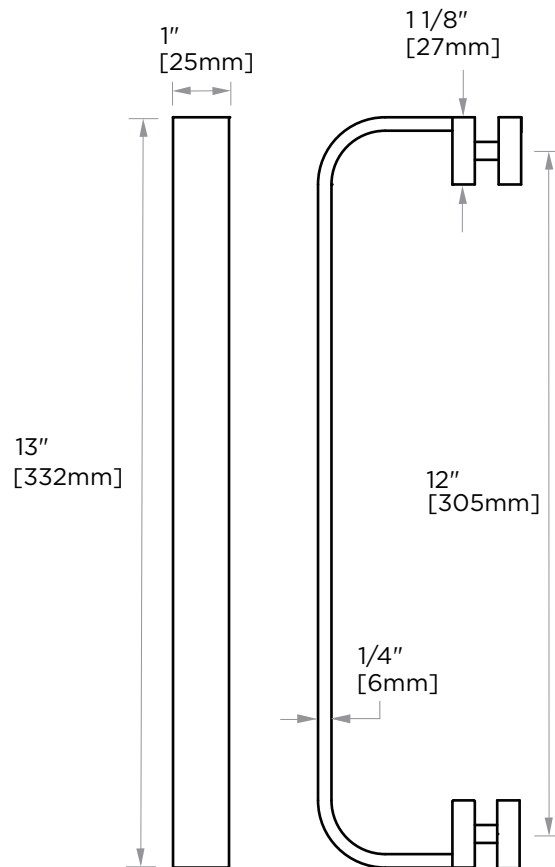

COLOGNE COLLECTION

SINGLE SDH 12"

2557512

PRODUCT NAME: SINGLE SHOWER DOOR HANDLE 12"

PRODUCT CODE: 2557512

MATERIAL: All-brass construction

KEY FEATURES: Contemporary design with strong bold silhouette softened by the rounded corners and curved lines.

NOTE: Dimensions and specifications are subject to change without notice.

HANDLES INFO

Components Included		
①	Handle	X1
②	Set Screw M6	X2
③	Fixing Bracket	X2
④	Rubber Gasket	X4

Mounting Kits Included		
	X1	Allen Key

GLASS INFO

Glass Hole C-C Distance		
A	8"/203mm	8" Shower Door Handle
	12"/305mm	12" Shower Door Handle
	18"/457mm	18" Shower Door Handle
	24"/610mm	24" Shower Door Handle
	36"/914mm	36" Shower Door Handle
B	1/2" (12mm)	Glass Hole Diameter
C	6-12mm	Glass Thickness

* Can be used with extension kit for thicker doors

NOTE: Dimensions and specifications are subject to change without notice.