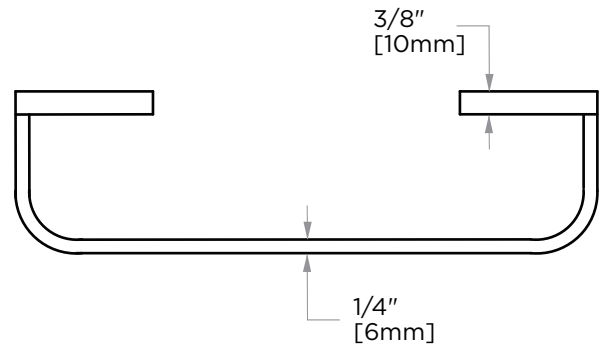

COLOGNE COLLECTION
TOWEL RING
255460

PRODUCT NAME: TOWEL RING

PRODUCT CODE: 255460

MATERIAL: All-brass construction

KEY FEATURES: Contemporary design with strong bold silhouette softened by the rounded corners and curved lines.

NOTE: Dimensions and specifications are subject to change without notice.