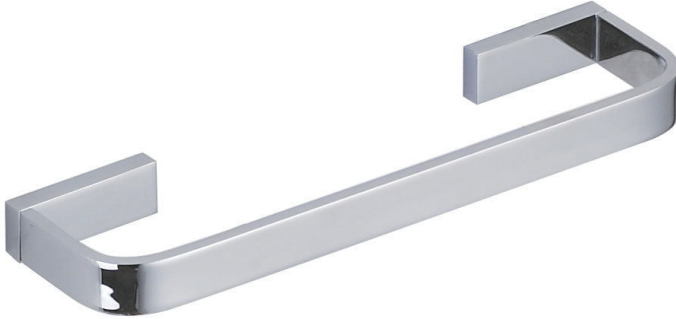

COLOGNE COLLECTION
TOWEL RING
255460

PRODUCT NAME: TOWEL RING

PRODUCT CODE: 255460

MATERIAL: All-brass construction

KEY FEATURES: Contemporary design with strong bold silhouette softened by the rounded corners and curved lines.