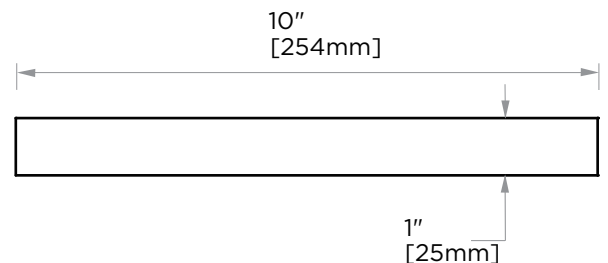

NOTE: Dimensions and specifications are subject to change without notice.