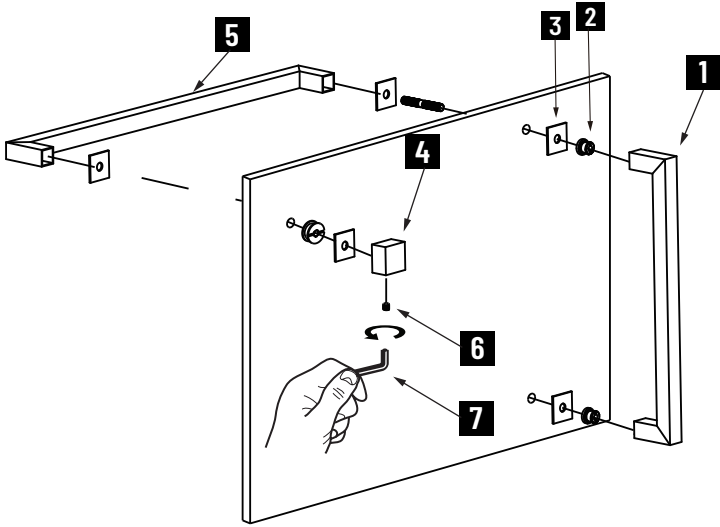

HANDLES INFO

Components Included		
①	Vertical Handle	X1
②	Fixing Bracket	X4
③	Clear Gasket	X4
④	End Cap	X2
⑤	Horizontal Handle	X1
⑥	Set Screw M5	X2
⑦	Allen Key 2.5mm	X1

Mounting Kits Included

	X1	Allen Key