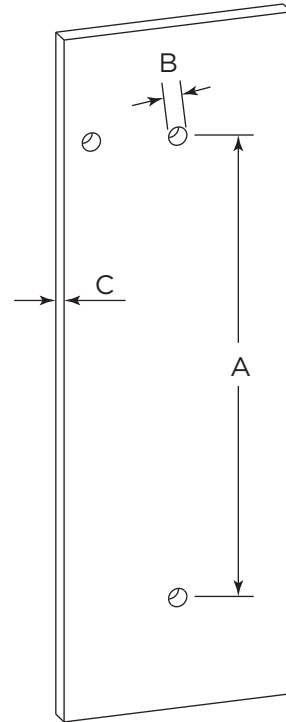

LONDON COLLECTION STRAIGHT & OFFSET SHOWER DOOR HANDLE 24870818

Size*	Product #	Description
8x18	24870818	8x18 combination SDH

*Additional sizing upon request

PRODUCT NAME: STRAIGHT & OFFSET
SHOWER DOOR HANDLE

PRODUCT CODE: 24870818

MATERIAL: All-brass construction

KEY FEATURES: Contemporary design.
Sleek rectangular shapes offset
by strong squared anchors.

STOCKED FINISHES: ● Polished Chrome (99)

SPECIAL FINISHES AVAILABLE: Please see our website for
full list samples

Mounting Kits Included

	X1	Allen Key
---	----	-----------

GLASS INFO

Glass Hole C-C Distance		
A	6"/152mm	6" Shower Door Handle
	8"/203mm	8" Shower Door Handle
	12"/305mm	12" Shower Door Handle
	18"/457mm	18" Shower Door Handle
	24"/610mm	24" Shower Door Handle
B	3/8"(10mm)	Glass Hole Diameter
C	6-12mm	Glass Thickness