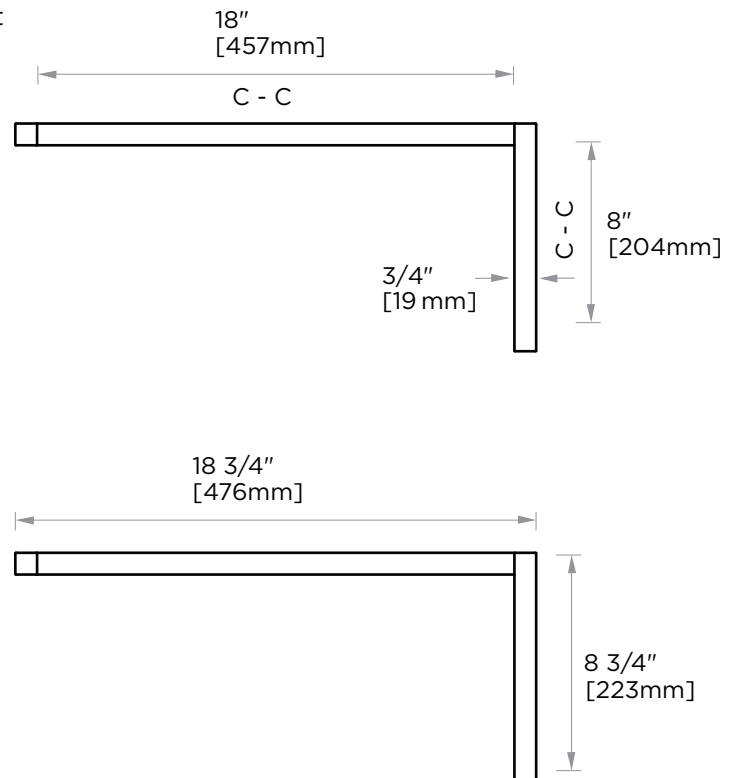

WARRANTY:

Lifetime Limited (Residential Use)
One Year (Commercial Use)

NOTE: Dimensions and specifications are subject to change without notice.