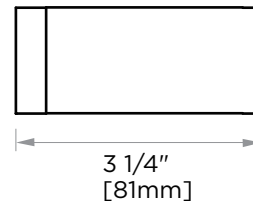

WARRANTY:

Lifetime Limited (Residential Use)
One Year (Commercial Use)

NOTE: Dimensions and specifications are subject to change without notice.