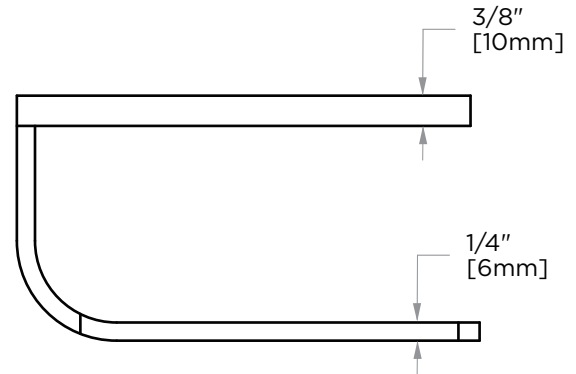

BONN COLLECTION
TISSUE HOLDER
238151

PRODUCT NAME: TISSUE HOLDER

PRODUCT CODE: 238151

MATERIAL: All-brass construction

KEY FEATURES: Contemporary design. Rectangular geometry, softened with curved corners.