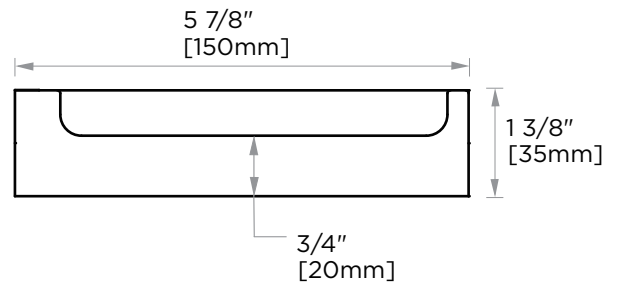

SPECIAL FINISHES AVAILABLE: 26 options available. Please see our website for full list samples

WARRANTY:

Lifetime Limited (Residential Use)
One Year (Commercial Use)

NOTE: Dimensions and specifications are subject to change without notice.