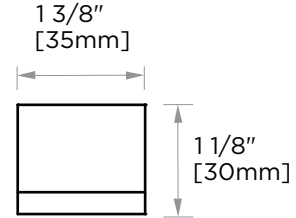

BERLIN COLLECTION CABINET PULL 8" 232708

PRODUCT NAME: CABINET PULL 8"

PRODUCT CODE: 232708

MATERIAL: All-brass construction

KEY FEATURES: Contemporary design with solid bold rectangular geometry.

STOCKED FINISHES:

NOTE: Dimensions and specifications are subject to change without notice.