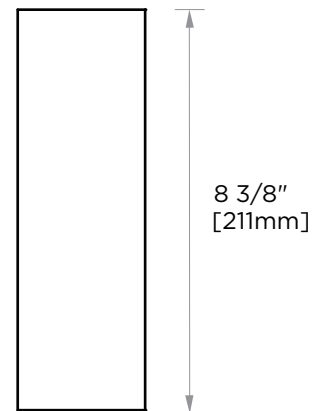

BERLIN COLLECTION CABINET PULL 8" 232708

PRODUCT NAME: CABINET PULL 8"

PRODUCT CODE: 232708

MATERIAL: All-brass construction

KEY FEATURES: Contemporary design with solid bold rectangular geometry.

STOCKED FINISHES:

NOTE: Dimensions and specifications are subject to change without notice.