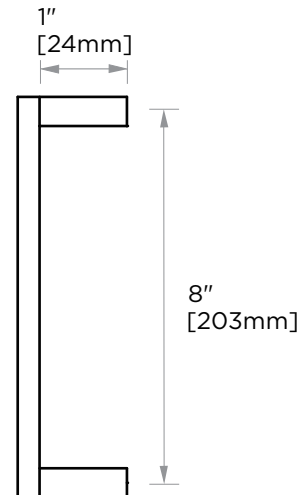

BERLIN COLLECTION CABINET PULL 8" 232708

PRODUCT NAME: CABINET PULL 8"

PRODUCT CODE: 232708

MATERIAL: All-brass construction

KEY FEATURES: Contemporary design with solid bold rectangular geometry.

STOCKED FINISHES:

NOTE: Dimensions and specifications are subject to change without notice.