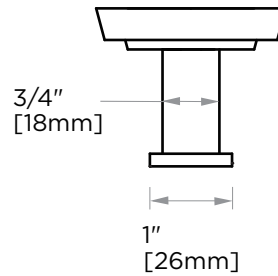

SOFIA COLLECTION ROBE HOOK 167130

PRODUCT NAME: ROBE HOOK

PRODUCT CODE: 167130

MATERIAL: All-brass construction

KEY FEATURES: Contemporary design. Geometric with bold circular backdrop.

STOCKED FINISHES:

- Polished Chrome (99)
- Brushed Nickel (81)
- Polished Nickel (68)
- Matte Black (48)