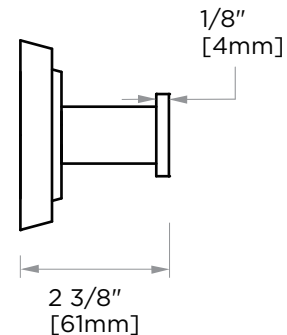

WARRANTY:

Lifetime Limited (Residential Use)
One Year (Commercial Use)

NOTE: Dimensions and specifications are subject to change without notice.