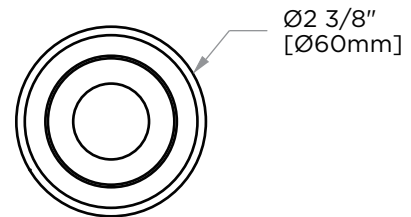

WARRANTY:

Lifetime Limited (Residential Use)
One Year (Commercial Use)

NOTE: Dimensions and specifications are subject to change without notice.