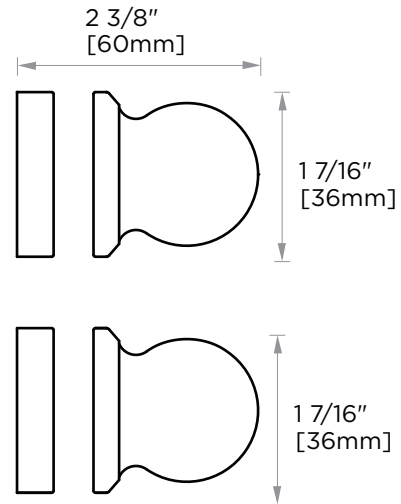

WARRANTY:

Lifetime Limited (Residential Use)
One Year (Commercial Use)

NOTE: Dimensions and specifications are subject to change without notice.