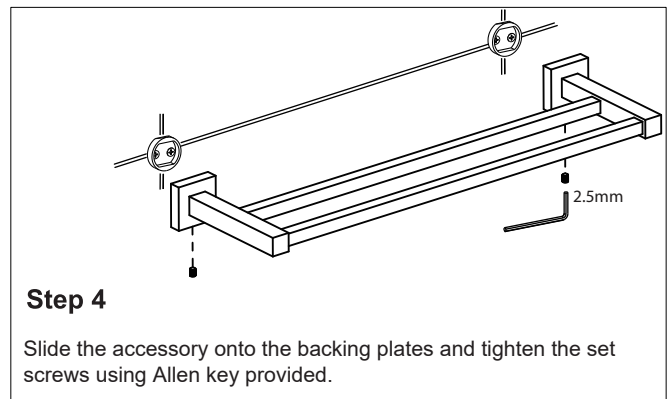

LONDON COLLECTION

DOUBLE TOWEL BARS

248182

Tools required for installation

Level	Pencil
Screwdriver	Drill
Hammer	