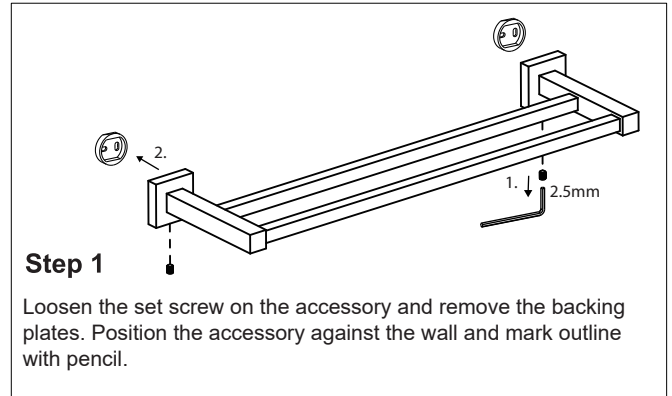

LONDON COLLECTION

DOUBLE TOWEL BARS

248182

Tools required for installation

Level	Pencil
Screwdriver	Drill
Hammer	