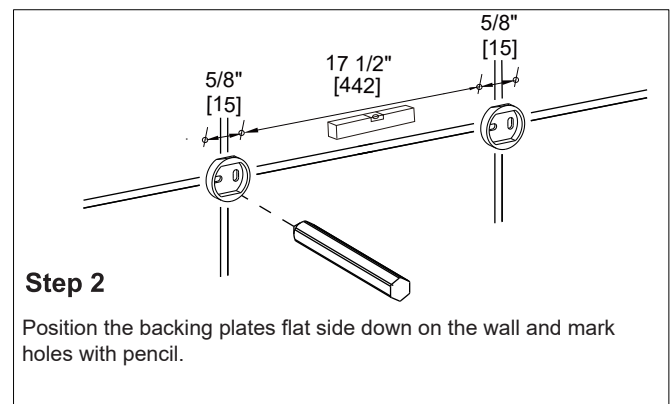

LONDON COLLECTION

DOUBLE TOWEL BARS

248182

Tools required for installation

Level	Pencil
Screwdriver	Drill
Hammer	