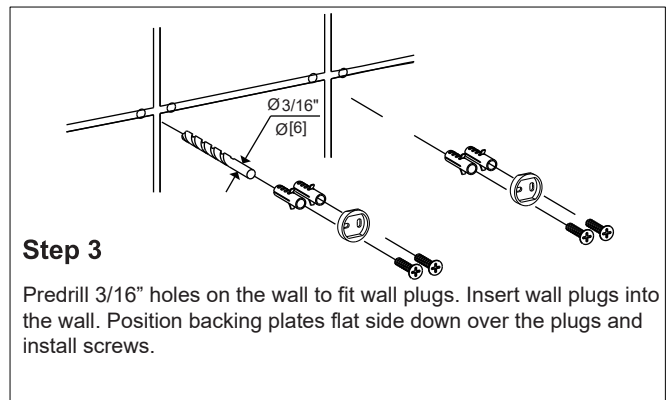

LONDON COLLECTION

DOUBLE TOWEL BARS

248182

Tools required for installation

Level	Pencil
Screwdriver	Drill
Hammer	