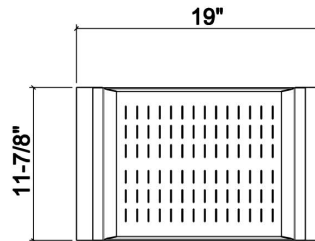

205231 | COLANDER

STAINLESS STEEL SINK ACCESSORY

Specifications

Model	205231
Collection	Colander
Compatible bowl dimension (front-to-back)	18"
Overall dimensions	12" x 19" x 2 1/4"

Warranty

Home Refinements offers a 1-YEAR LIMITED WARRANTY following the purchase date for all mobile parts, options and accessories against defects of material and workmanship. This warranty is limited to defects or damages resulting from a normal residential use. For further details on our product warranty, please refer to our catalog or Web site.