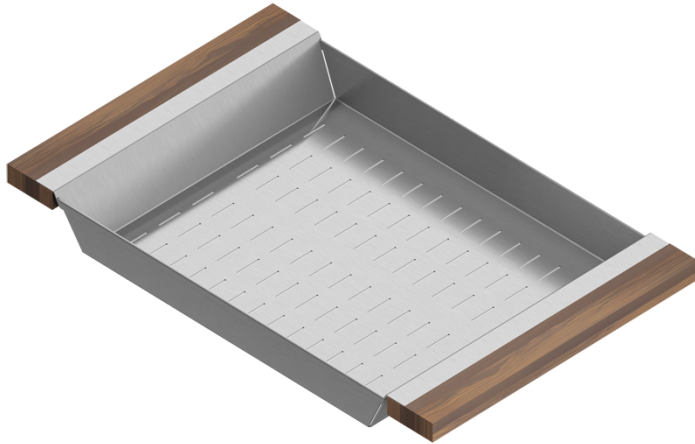

205231 | COLANDER

STAINLESS STEEL SINK ACCESSORY

Specifications

Model	205231
Collection	Colander
Compatible bowl dimension (front-to-back)	18"
Overall dimensions	12" x 19" x 2 1/4"

Warranty

Home Refinements offers a 1-YEAR LIMITED WARRANTY following the purchase date for all mobile parts, options and accessories against defects of material and workmanship. This warranty is limited to defects or damages resulting from a normal residential use. For further details on our product warranty, please refer to our catalog or Web site.

Features

- Can be used on top of sink to create extra workspace or on countertop
- Ideal to rinse food or to dry dishes
- Innovative and functional design to match with other standard Home Refinements accessories
- 100% premium hard rock maple or walnut handles for high quality and durability
- Rubber-tipped footings for better stability and protection
- 304 series stainless steel (18/10)
- Elegant no. 4 brushed finish that matches the appliances