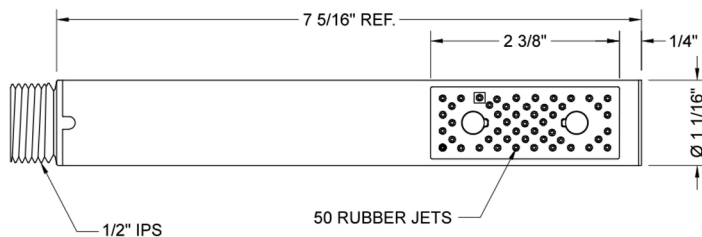

Diva Handshower- 1.75 GPM

Model #: S456-1.75-

FEATURES:

- Brass single function handshower
- 1/2" IPS male threads
- Unique wide trapezoid shaped spray
- Contemporary design
- Light weight
- Available flow rates: 2.5, 2.0, 1.75 & 1.5 GPM

SPECIFICATION DRAWING:

SPRAY PATTERNS: