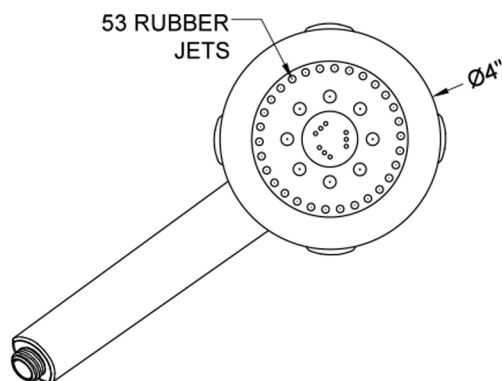

Frescia Handshower- 1.75 GPM

Model #: S438-1.75-

FEATURES:

- 4 function handshower with 4" face
- 1/2" IPS male threads
- Rubber tabs on adjusting ring for easy grip, no slip adjustment of functions
- Available flow rates: 2.5, 2.0, 1.75 & 1.5 GPM

SPECIFICATION DRAWING:

SPRAY PATTERNS: