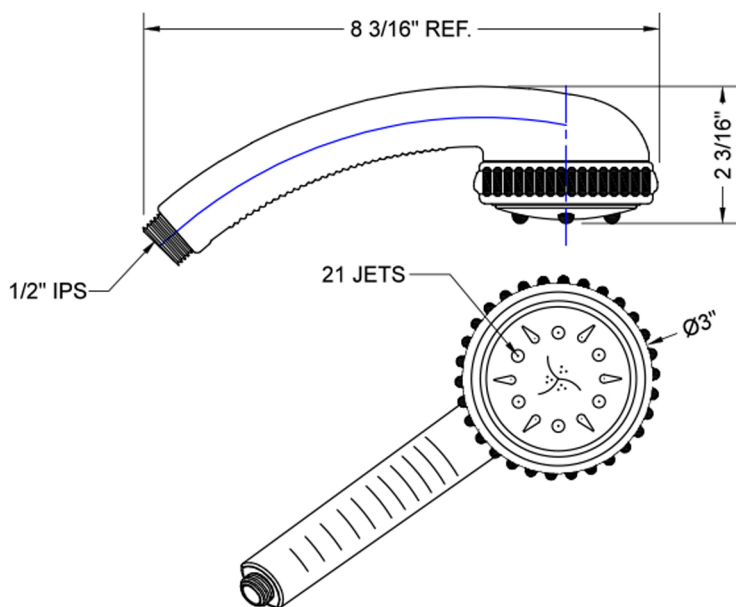

Serena Handshower- 2.0 GPM

Model #: S428-2.0-

FEATURES:

- 5 function handshower with 3" face
- 1/2" IPS male threads
- Rubber ring for easy grip, no slip adjustment of functions
- Comfortable ergonomic design

AVAILABLE FINISHES:

Polished Chrome (PCH)	Satin Chrome (SC)	Bronze Umber (BU)
Satin Nickel (SN)	Pewter (PEW)	Caramel Bronze (CB)
Polished Nickel (PN)	Antique Brass (AB)	Antique Copper (ACU)
Oil-Rubbed Bronze (ORB)	Polished Brass (PB)	Polished Copper (PCU)
Vintage Bronze (VB)	Satin Brass (SB)	Rose Gold (RG)
Matte Black (MBK)	Satin Gold (SG)	Polished Gold (PG)
Black Nickel (BKN)	Satin Cooper (SCU)	

SPECIFICATION DRAWING:

SPRAY PATTERNS:

COMPLIANCES:

CEC

Complies with: ASME A112.18.1-2012/CSA B125.1-12