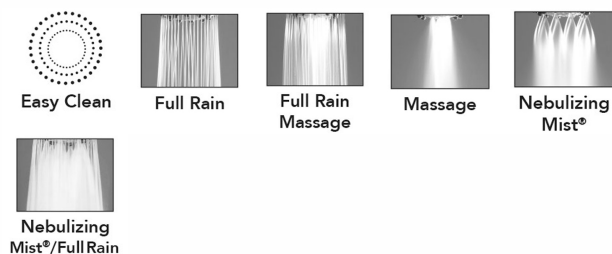

SPRAY PATTERNS:

COMPLIANCES:

CEC

Complies with: ASME A112.18.1-2012/CSA B125.1-12