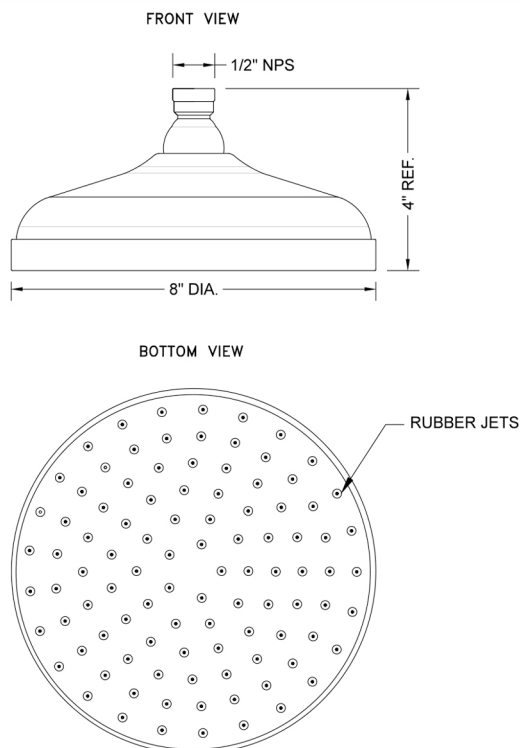

8" Traditional Rain Machine®- 1.5 GPM

Model #: S308-1.5-

FEATURES:

- A POWER SHOWER - the technology of the Rain Machine® allows for a strong rain spray at any angle
- 1/2" IPS adjustable brass ball joint to adjust angle of showerhead
- 8" diameter all brass body with 95 easy clean rubber jets
- Available flow rates: 2.5, 2.0, 1.75 & 1.5 GPM

SPECIFICATION DRAWING:

SPRAY PATTERNS:

ANGLES AND FLOW RATES: