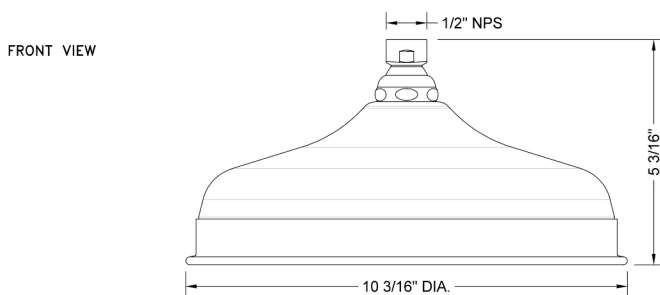

Carolene Rainhead-1.75

Model #: S187-1.75-

FEATURES:

- 1/2" IPS adjustable brass ball joint to adjust angle of showerhead
- 10" diameter with 127 sprays for full rain effect
- Unique interior channeling system disperses water evenly creating a pressurized rainspray for an exhilarating shower experience
- Available flow rates: 2.5, 2.0, 1.75 & 1.5 GPM

SPECIFICATION DRAWING:

SPRAY PATTERNS:

ANGLES AND FLOW RATES: