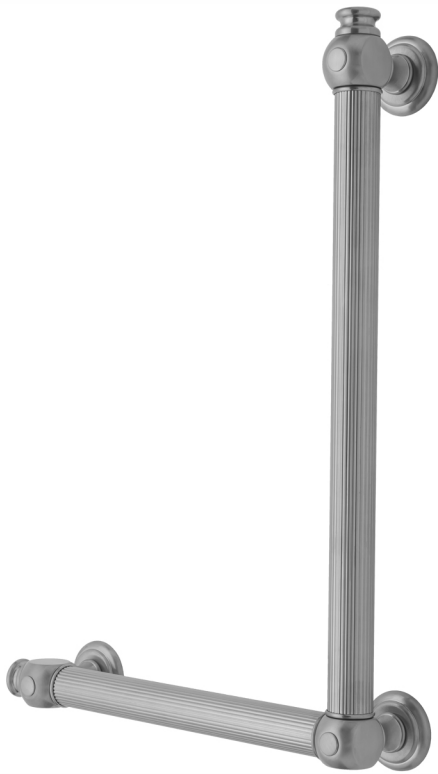

G61 16H x 12W 90° Left Hand Grab Bar

Model #: **G61-16H-12W-LH-**

FEATURES:

- ADA compliant when properly installed
- All brass construction, fully polished & plated
- All grab bars can be custom sized. Contact JACLO for pricing & availability
- Optional handshower sliders and toilet paper/wash cloth holders can be added only upon initial order
- Grab bars over 32" REQUIRE a middle post

AVAILABLE FINISHES:

Polished Chrome (PCH)	Satin Chrome (SC)	Bronze Umber (BU)
Satin Nickel (SN)	Pewter (PEW)	Caramel Bronze (CB)
Polished Nickel (PN)	Antique Brass (AB)	Antique Copper (ACU)
Oil-Rubbed Bronze (ORB)	Polished Brass (PB)	Polished Copper (PCU)
Vintage Bronze (VB)	Satin Brass (SB)	Rose Gold (RG)
Matte Black (MBK)	Satin Gold (SG)	Polished Gold (PG)
Black Nickel (BKN)	Bombay Gold (BG)	Jewelers Gold (JG)
Europa Bronze (EB)	White (WH)	Sedona Beige (SDB)
Tristan Brass (TB)	Unlacquered Brass (ULB)	Satin Cooper (SCU)

SPECIFICATION DRAWING:

BRASS LUXURY GRAB BAR			
PART. #	DESCRIPTION	A H	B W
G61-12H-12W	CENTER TO CENTER	12"	12"
G61-12H-16W	CENTER TO CENTER	12"	16"
G61-12H-24W	CENTER TO CENTER	12"	24"
G61-12H-32W	CENTER TO CENTER	12"	32"
G61-16H-12W	CENTER TO CENTER	16"	12"
G61-16H-16W	CENTER TO CENTER	16"	16"
G61-16H-24W	CENTER TO CENTER	16"	24"
G61-16H-32W	CENTER TO CENTER	16"	32"
G61-24H-12W	CENTER TO CENTER	24"	12"
G61-24H-16W	CENTER TO CENTER	24"	16"
G61-24H-24W	CENTER TO CENTER	24"	24"
G61-24H-32W	CENTER TO CENTER	24"	32"
G61-32H-12W	CENTER TO CENTER	32"	12"
G61-32H-16W	CENTER TO CENTER	32"	16"
G61-32H-24W	CENTER TO CENTER	32"	24"
G61-32H-32W	CENTER TO CENTER	32"	32"