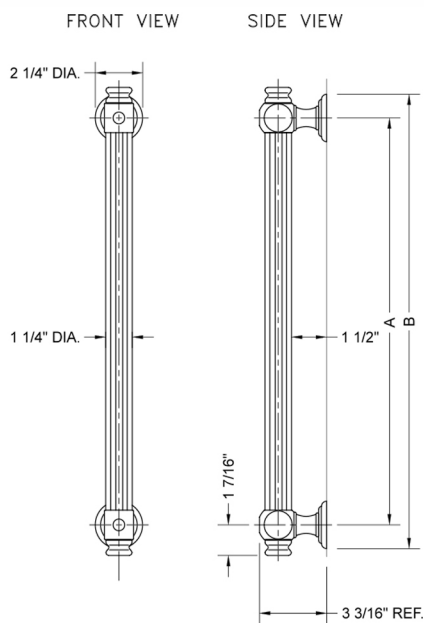

16" G61 Straight Grab Bar

Model #: **G61-16-**

FEATURES:

- ADA compliant when properly installed
- All brass construction, fully polished & plated
- All grab bars can be custom sized. Contact JACLO for pricing & availability
- Optional handshower sliders and toilet paper/wash cloth holders can be added only upon initial order
- Grab bars over 32" REQUIRE a middle post

SPECIFICATION DRAWING:

BRASS LUXURY GRAB BAR			
PART. #	DESCRIPTION	A	B
G61-12-XX	12" CENTER TO CENTER	12"	14 1/4"
G61-16-XX	16" CENTER TO CENTER	16"	18 1/4"
G61-18-XX	18" CENTER TO CENTER	18"	20 1/4"
G61-24-XX	24" CENTER TO CENTER	24"	24 1/4"
G61-32-XX	32" CENTER TO CENTER	32"	34 1/4"
*NOTE: GRAB BARS OVER 32" REQUIRE A MIDDLE POST			
G61-36-XX	36" CENTER TO CENTER	36"	38 1/4"
G61-42-XX	42" CENTER TO CENTER	42"	44 1/4"
G61-48-XX	48" CENTER TO CENTER	48"	50 1/4"
G61-60-XX	60" CENTER TO CENTER	60"	62 1/4"