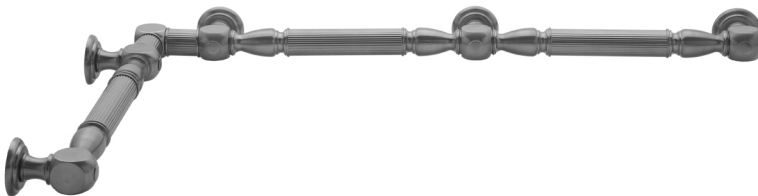

## G21 24" x 48" Inside Corner Grab Bar Model #: G21-24-48-IC-

### FEATURES:

- ADA compliant when properly installed
- All brass construction, fully polished & plated
- All grab bars can be custom sized. Contact JACLO for pricing & availability
- Optional handshower sliders and toilet paper/wash cloth holders can be added only upon initial order
- Grab bars over 32" REQUIRE a middle post

### AVAILABLE FINISHES:

Polished Chrome (PCH)	Satin Chrome (SC)	Bronze Umber (BU)
Satin Nickel (SN)	Pewter (PEW)	Caramel Bronze (CB)
Polished Nickel (PN)	Antique Brass (AB)	Antique Copper (ACU)
Oil-Rubbed Bronze (ORB)	Polished Brass (PB)	Polished Copper (PCU)
Vintage Bronze (VB)	Satin Brass (SB)	Rose Gold (RG)
Matte Black (MBK)	Satin Gold (SG)	Polished Gold (PG)
Black Nickel (BKN)	Bombay Gold (BG)	Jewelers Gold (JG)
Europa Bronze (EB)	White (WH)	Sedona Beige (SDB)
Tristan Brass (TB)	Unlacquered Brass (ULB)	Satin Cooper (SCU)