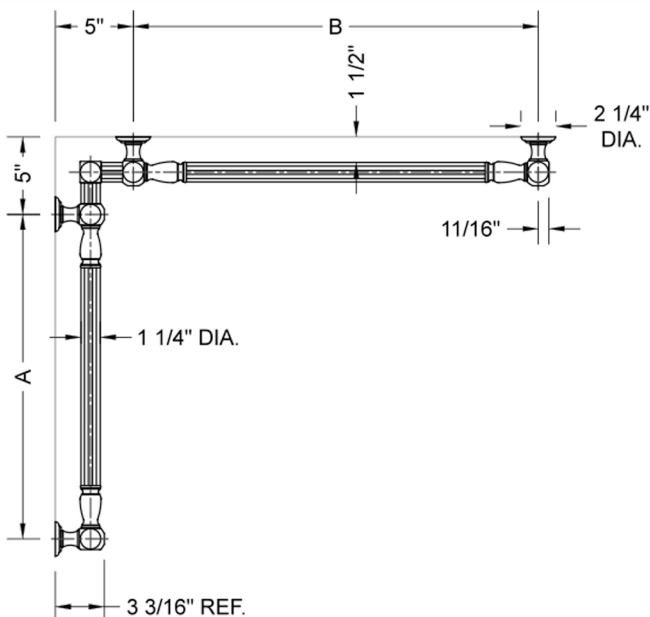

## G21 24" x 48" Inside Corner Grab Bar Model #: G21-24-48-IC-

### FEATURES:

- ADA compliant when properly installed
- All brass construction, fully polished & plated
- All grab bars can be custom sized. Contact JACLO for pricing & availability
- Optional handshower sliders and toilet paper/wash cloth holders can be added only upon initial order
- Grab bars over 32" REQUIRE a middle post

### SPECIFICATION DRAWING:

BRASS LUXURY GRAB BAR							
PART. #	DESCRIPTION	A	B	PART. #	DESCRIPTION	A	B
G21-12-12-IC	CENTER OF POST	12"	12"	G21-24-36-IC	CENTER OF POST	24"	36"
G21-12-16-IC	CENTER OF POST	12"	16"	G21-24-48-IC	CENTER OF POST	24"	48"
G21-12-24-IC	CENTER OF POST	12"	24"	G21-24-60-IC	CENTER OF POST	24"	60"
G21-12-32-IC	CENTER OF POST	12"	32"				
				G21-32-32-IC	CENTER OF POST	32"	32"
G21-12-36-IC	CENTER OF POST	12"	36"	G21-32-36-IC	CENTER OF POST	32"	36"
G21-12-48-IC	CENTER OF POST	12"	48"	G21-32-48-IC	CENTER OF POST	32"	48"
G21-12-60-IC	CENTER OF POST	12"	60"	G21-32-60-IC	CENTER OF POST	32"	60"
G21-16-16-IC	CENTER OF POST	16"	16"	G21-36-36-IC	CENTER OF POST	36"	36"
G21-16-24-IC	CENTER OF POST	16"	24"	G21-36-48-IC	CENTER OF POST	36"	48"
G21-16-32-IC	CENTER OF POST	16"	32"	G21-36-60-IC	CENTER OF POST	36"	60"
G21-16-36-IC	CENTER OF POST	16"	36"	G21-48-48-IC	CENTER OF POST	48"	48"
G21-16-48-IC	CENTER OF POST	16"	48"	G21-48-60-IC	CENTER OF POST	48"	60"
G21-16-60-IC	CENTER OF POST	16"	60"				
				G21-60-60-IC	CENTER OF POST	60"	60"
G21-24-24-IC	CENTER OF POST	24"	24"				
G21-24-32-IC	CENTER OF POST	24"	32"				