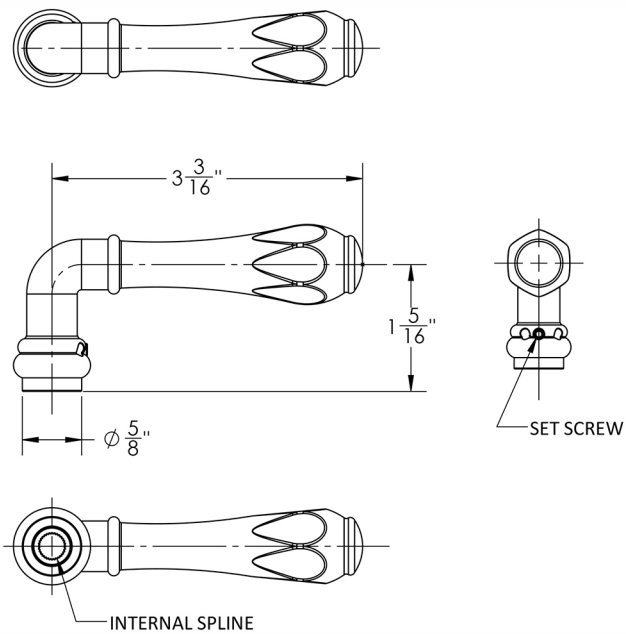

Smooth Lever J-CSV Handle

Model #: CV-74-

FEATURES:

- All brass Smooth Lever replacement handle for J-CSV and J-DIV-CSV valve trim

AVAILABLE FINISHES:

Polished Chrome (PCH)	Satin Chrome (SC)	Bronze Umber (BU)
Satin Nickel (SN)	Pewter (PEW)	Caramel Bronze (CB)
Polished Nickel (PN)	Antique Brass (AB)	Antique Copper (ACU)
Oil-Rubbed Bronze (ORB)	Polished Brass (PB)	Polished Copper (PCU)
Vintage Bronze (VB)	Satin Brass (SB)	Matte Black (MBK)
Satin Gold (SG)	Polished Gold (PG)	Black Nickel (BKN)
White (WH)	Unlacquered Brass (ULB)	Satin Cooper (SCU)
Almond (ALD)	Amber (AMB)	Azure Blue (AZB)
Coral (COR)	Mint Green (GRN)	Stone Grey (GRY)
Lilac (LAC)	Light Blue (LBL)	Limon (LIM)
Plum (PLM)	Pink (PNK)	Red (RED)
Graphite (GPH)	Aged Unlacquered Brass (AUB)	

SPECIFICATION DRAWING:

ISOMETRIC VIEW