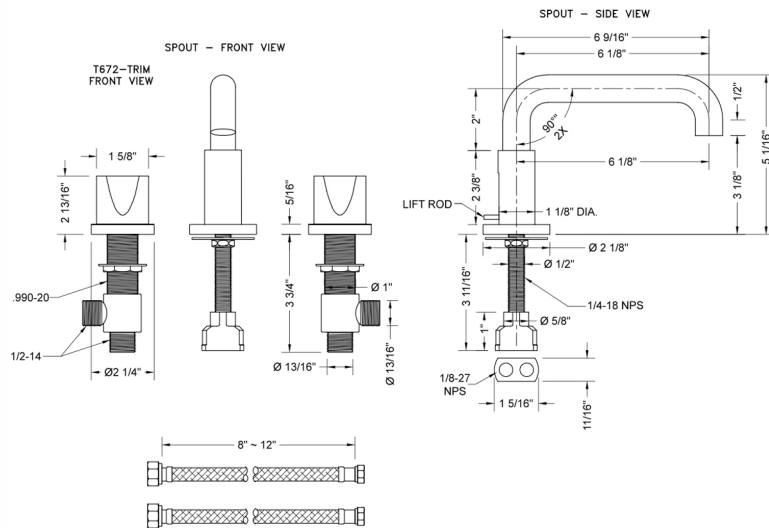

Downtown Contempo Faucet with Round Escutcheons & Thumb Handles -1.2 GPM

Model #: 8882-T672-1.2-

FEATURES:

- All brass 8" - 12" widespread faucet includes brass pop-up drain with overflow
- 1/4 turn ceramic valves
- Low Profile Swivel Spout (For Stationary Spout option, contact JACLO)
- Available Flow Rates: 1.5, 1.2 & 0.5 GPM. Additional flow rate (aerator) options available. Contact JACLO.
- 5 3/4" spout reach
- Spout Hole Size: 1 1/2" - 1 7/8"
- Valve Hole Size: 1 1/8" - 1 5/8"

SPECIFICATION DRAWING:

AVAILABLE HANDLES:

COMPLIANCES:

CEC

Complies with: ASME A112.18.1-2012/CSA B125.1-12