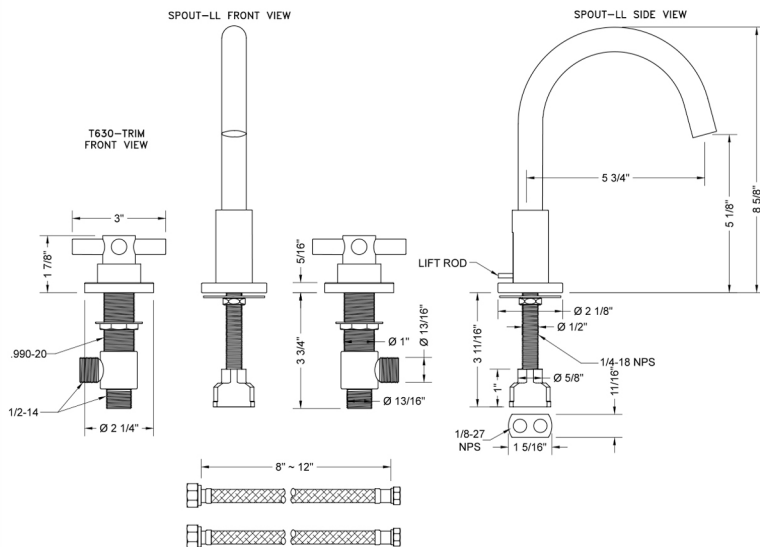

# Uptown Contempo Faucet with Round Escutcheons & Low Contempo Cross Handles

**Model #: 8880-T630-**

## FEATURES:

- All brass 8" - 12" widespread faucet includes brass pop-up drain with overflow
- 1/4 turn ceramic valves
- Swivel Spout (For Stationary Spout option, contact JACLO)
- Available Flow Rates: 1.5, 1.2 & 0.5 GPM. Additional flow rate (aerator) options available. Contact JACLO.
- 5 3/4" spout reach
- Spout Hole Size Min-Max: 1 1/2" - 1 7/8"
- Valve Hole Size Min-Max: 1 1/8" - 1 5/8"

## SPECIFICATION DRAWING: