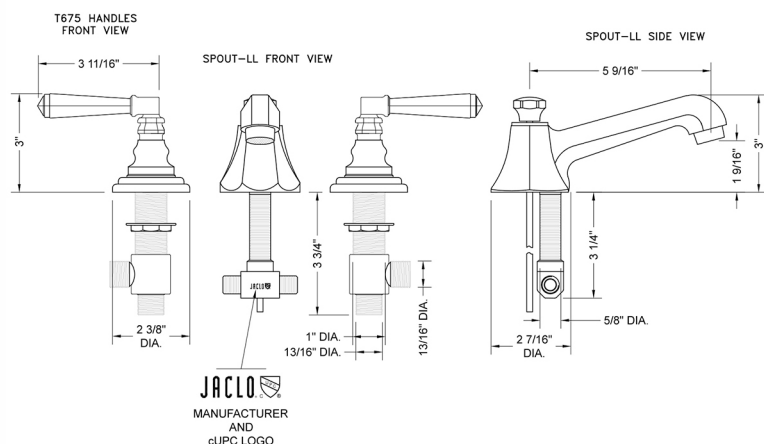

Westfield Faucet with Hex Lever Handles- 0.5 GPM

Model #: 6870-T675-0.5-

FEATURES:

- All brass 8" - 12" widespread faucet includes brass pop-up drain with overflow
- 1/4 turn ceramic valves
- Stationary Spout
- Available Flow Rates: 1.5, 1.2 & 0.5 GPM. Additional flow rate (aerator) options available. Contact JACLO.
- 5 1/2" spout reach
- Spout Hole Size: 1 1/4" - 2"
- Valve Hole Size: 1 1/8" - 1 5/8"
- ADA Compliant Levers

SPECIFICATION DRAWING:

AVAILABLE HANDLES: