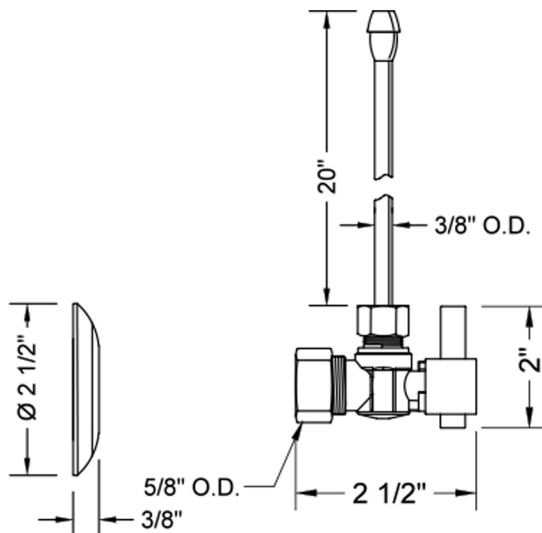

# Quarter Turn Angle Pattern 5/8" O.D. Compression (Fits 1/2" Copper) x 3/8" O.D. Faucet Supply Kit with Square Lever Handle, 20" Supply Tubes, Escutcheons

**Model #: 621-6-62-**

## FEATURES:

- Complete Faucet Supply Kit
- Kit contains:
  - (2) Quarter Turn Angle Pattern 5/8" O.D. Compression (Fits 1/2" Copper) x 3/8" O.D. Supply Valve with Square Lever Handle P/N 621-6
  - (2) 20" Copper Supply Tubes P/N 662
  - (2) Escutcheons P/N 7463 (ULB P/N 6015)

## SPECIFICATION DRAWING:

COMPONENTS	
DESCRIPTION	QTY:
ANGLE VALVE - SQUARE LEVER HANDLE	2
20" x 3/8" O.D. SUPPLY TUBE	2
ESCUTCHEON	2