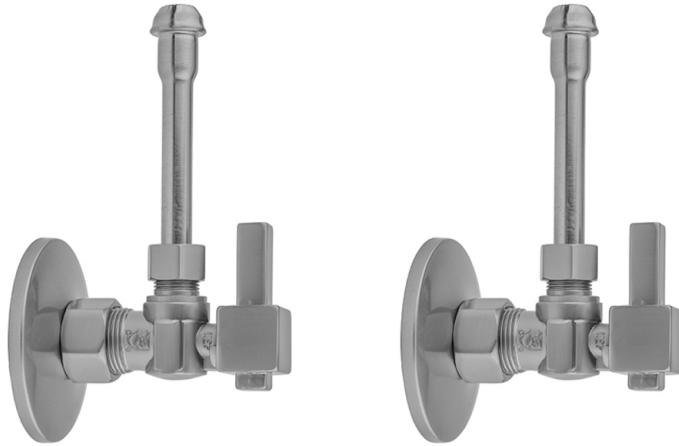

# Quarter Turn Angle Pattern 5/8" O.D. Compression (Fits 1/2" Copper) x 3/8" O.D. Faucet Supply Kit with Square Lever Handle, 20" Supply Tubes, Escutcheons

**Model #: 621-6-62-**

## FEATURES:

- Complete Faucet Supply Kit
- Kit contains:
  - (2) Quarter Turn Angle Pattern 5/8" O.D. Compression (Fits 1/2" Copper) x 3/8" O.D. Supply Valve with Square Lever Handle P/N 621-6
  - (2) 20" Copper Supply Tubes P/N 662
  - (2) Escutcheons P/N 7463 (ULB P/N 6015)

## SPECIFICATION DRAWING:

COMPONENTS	
DESCRIPTION	QTY:
ANGLE VALVE - SQUARE LEVER HANDLE	2
20" x 3/8" O.D. SUPPLY TUBE	2
ESCUTCHEON	2