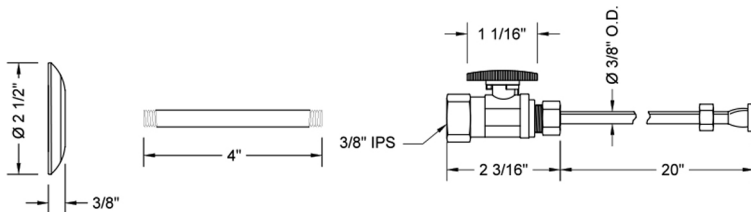

Quarter Turn Straight Pattern 3/8" IPS x 3/8" O.D. Toilet Supply Kit with Oval Handle, 20" Supply Tube, Escutcheon

Model #: 618-8-72-

FEATURES:

- Complete Toilet Supply Kit
- Kit contains:
 - (1) Quarter Turn Straight Pattern 3/8" IPS x 3/8" O.D. Supply Valve with Oval Handle P/N 618-8
 - (1) 20" Copper Supply Tube P/N 772
 - (1) Escutcheon P/N 740 (ULB P/N 6015)
 - (1) 3/8" Brass Nipple P/N 801-38.4

SPECIFICATION DRAWING:

COMPONENTS	
DESCRIPTION	QTY:
STRAIGHT VALVE - OVAL HANDLE	1
20" X 3/8" O.D. SUPPLY TUBE	1
ESCUTCHEON	1
PLASTIC FILL VALVE COUPLING NUT	1
4" NIPPLE	1

AVAILABLE HANDLES: