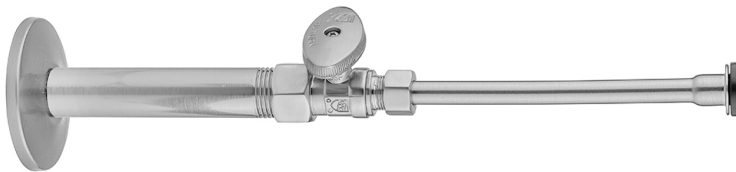

Quarter Turn Straight Pattern 3/8" IPS x 3/8" O.D. Toilet Supply Kit with Oval Handle, 20" Supply Tube, Escutcheon

Model #: 618-8-72-

FEATURES:

- Complete Toilet Supply Kit
- Kit contains:
 - (1) Quarter Turn Straight Pattern 3/8" IPS x 3/8" O.D. Supply Valve with Oval Handle P/N 618-8
 - (1) 20" Copper Supply Tube P/N 772
 - (1) Escutcheon P/N 740 (ULB P/N 6015)
 - (1) 3/8" Brass Nipple P/N 801-38.4

AVAILABLE FINISHES:

Polished Chrome (PCH)	Satin Chrome (SC)	Bronze Umber (BU)
Satin Nickel (SN)	Pewter (PEW)	Caramel Bronze (CB)
Polished Nickel (PN)	Antique Brass (AB)	Antique Copper (ACU)
Oil-Rubbed Bronze (ORB)	Polished Brass (PB)	Polished Copper (PCU)
Vintage Bronze (VB)	Satin Brass (SB)	Rose Gold (RG)
Matte Black (MBK)	Satin Gold (SG)	Polished Gold (PG)
Black Nickel (BKN)	Bombay Gold (BG)	Jewelers Gold (JG)
Europa Bronze (EB)	White (WH)	Sedona Beige (SDB)
Tristan Brass (TB)	Satin Cooper (SCU)	

SPECIFICATION DRAWING:

COMPONENTS	
DESCRIPTION	QTY:
STRAIGHT VALVE - OVAL HANDLE	1
20" X 3/8" O.D. SUPPLY TUBE	1
ESCUTCHEON	1
PLASTIC FILL VALVE COUPLING NUT	1
4" NIPPLE	1

AVAILABLE HANDLES: