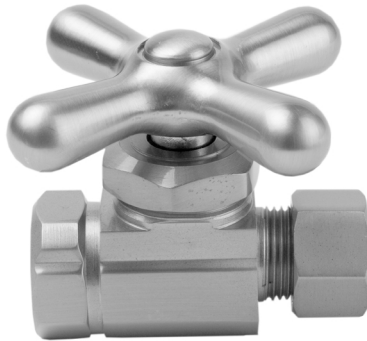

Multi Turn Straight Pattern 3/8" IPS x 3/8" O.D. Supply Valve with Cross Handle

Model #: 590X-

FEATURES:

- Straight pattern IPS x 3/8" O.D. multi turn style valve
- 3/8" IPS inlet x 3/8" O.D. outlet
- All brass body and stem

AVAILABLE FINISHES:

Polished Chrome (PCH)	Satin Chrome (SC)	Satin Nickel (SN)
Polished Nickel (PN)	Antique Brass (AB)	Oil-Rubbed Bronze (ORB)
Polished Brass (PB)	Vintage Bronze (VB)	

SPECIFICATION DRAWING: