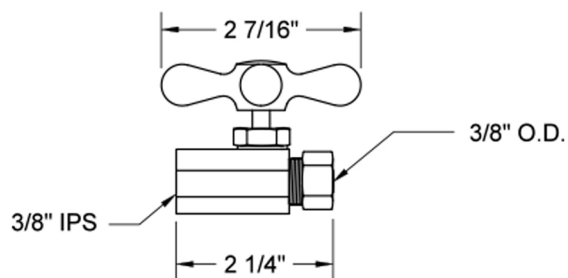

AVAILABLE HANDLES:

COMPLIANCES:

Complies with: ASME A112.18.1-2012/CSA B125.1-12