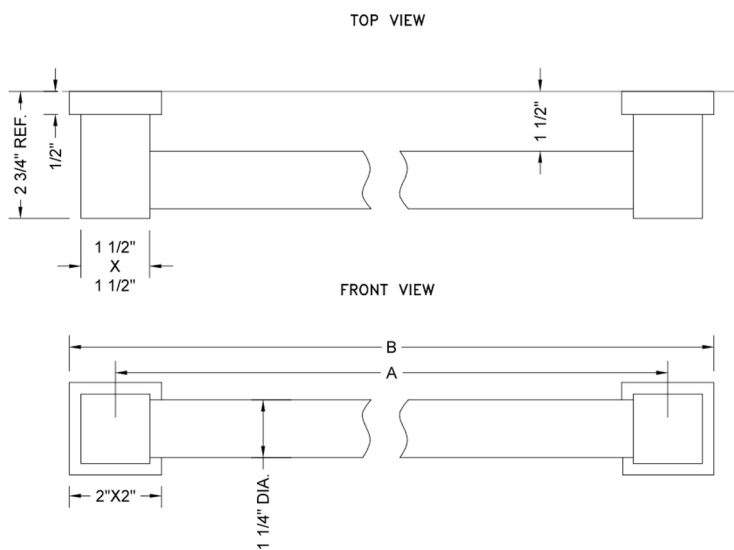

42" CUBIX® Straight Grab Bar

Model #: 4342-

FEATURES:

- ADA compliant when properly installed
- All brass construction, fully polished & plated
- Style to complement CUBIX® collection
- All grab bars can be custom sized. Contact JACLO for pricing & availability
- Optional handshower sliders and toilet paper/wash cloth holders can be added only upon initial order

SPECIFICATION DRAWING:

BRASS LUXURY GRAB BARS			
PART. #	DESCRIPTION	A	B
4312-XXX	12" GRAB BAR	12"	14"
4316-XXX	16" GRAB BAR	16"	18"
4318-XXX	18" GRAB BAR	18"	20"
4324-XXX	24" GRAB BAR	24"	26"
4332-XXX	32" GRAB BAR	32"	34"
4336-XXX	36" GRAB BAR	36"	38"
4342-XXX	42" GRAB BAR	42"	44"
4348-XXX	48" GRAB BAR	48"	50"