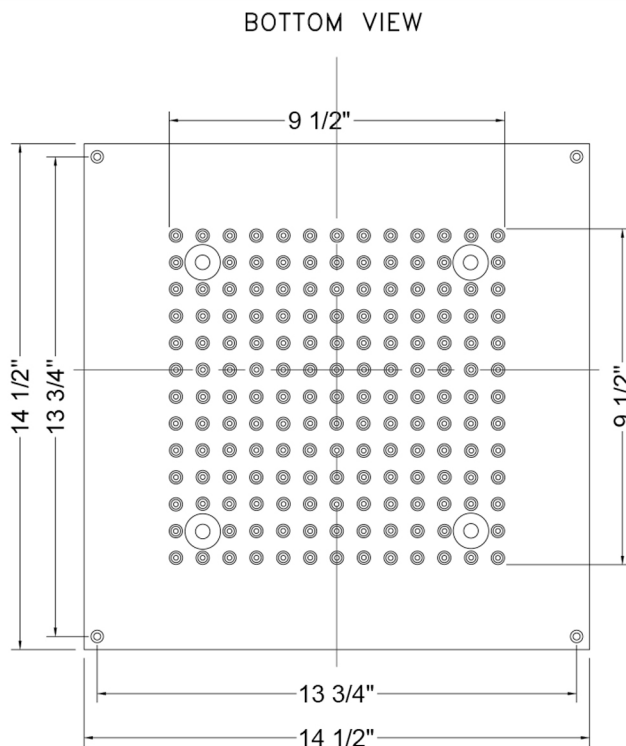

SPECIFICATION DRAWING:

SPRAY PATTERNS:

Easy Clean

Full Rain