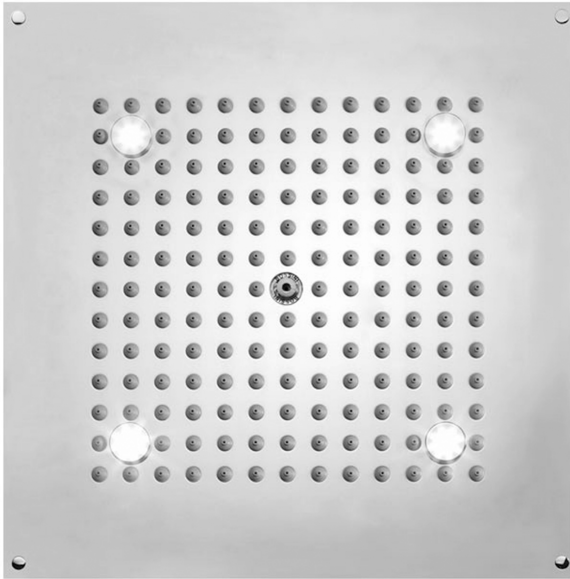

12" x 12" Chromotherapy QUADRATO Dream Light Rain Canopy

Model #: 1212-DLCT-

FEATURES:

- 12" x 12" Square dream light chromotherapy water feature rain canopy
- Wall mounted control panel allows for fixed or color changing lights
- 1/2" male IPS connection with flexible hose
- Surface or flush mount to ceiling
- Easy clean replaceable rubber jets
- Low voltage color changing LED lights
- Input voltage 110V AC (transformer included)
- CE approved
- Control panel fits standard electrical box
- Requires minimum flow rate of 5.5 GPM
- Standard finish is chrome. For other finish options, contact JACLO for pricing & availability

AVAILABLE FINISHES:

Polished Chrome (PCH)

SPECIFICATION DRAWING:

SPRAY PATTERNS:

Easy Clean

Full Rain