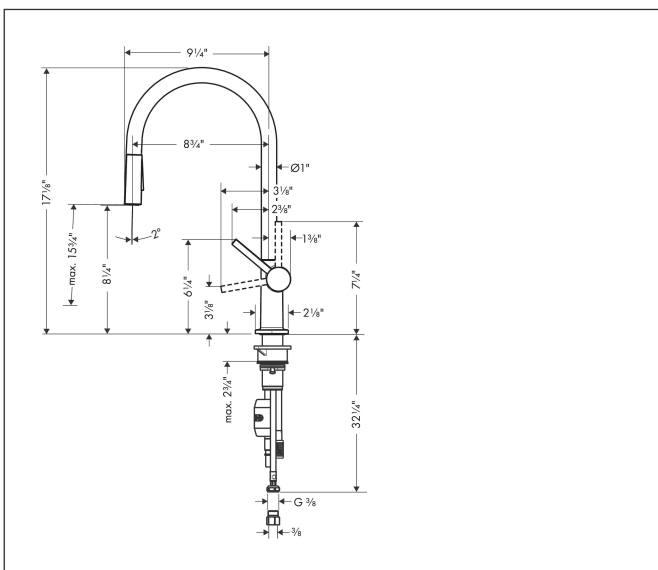

Brand hansgrohe
 Art. Name **Talis N** HighArc Kitchen Faucet, O-Style 2-Spray Pull-Down, 1.5 GPM
 Art. Nr. 72857671
 Surface matte black
 Pos. 1

Product Picture

Drawing

Features

- Swivel range adjustable in 4 steps 60°, 110°, 150° or 360°
- Aerated spray, needle spray
- Toggle spray diverter
- MagFit magnetic sprayhead docking
- Deck mounted
- Flow: 1.5 GPM (5.7 L/Min)
- Ceramic cartridge
- 3/8" hoses
- Integrated double backflow prevention
- Extension length up to 19 5/8" (50cm)
- Single lever kitchen mixer, connection hoses, Fastening set, Assembly instructions