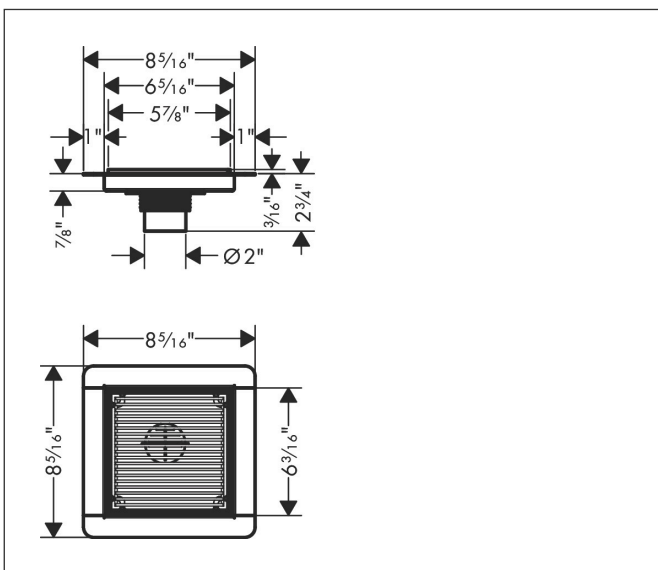

Brand	hansgrohe
Art. Name	RainDrain Brilliance Boardwalk Set 6"x 6" trim with height adjustable frame and rough
Art. Nr.	56136801
Surface	Brushed Stainless Steel
Pos.	1

Product Picture

Features

- Consists of: point drain, installation set, pre-assembled sealing membrane, grate removal tool
- Direction of outlet: vertical
- Easy to clean surface
- Easy adjustment to tile thickness with height adjustable frame (7 - 18 mm)
- Where to use: new construction, renovation
- Easy to clean siphon
- Grate removal tool allows easy removal of the trim
- With removable hair strainer
- Mounting type: free in the floor
- Grate material: Stainless Steel 304 (1.4301)
- Suitable for primary and secondary drainage

Drawing

Technology