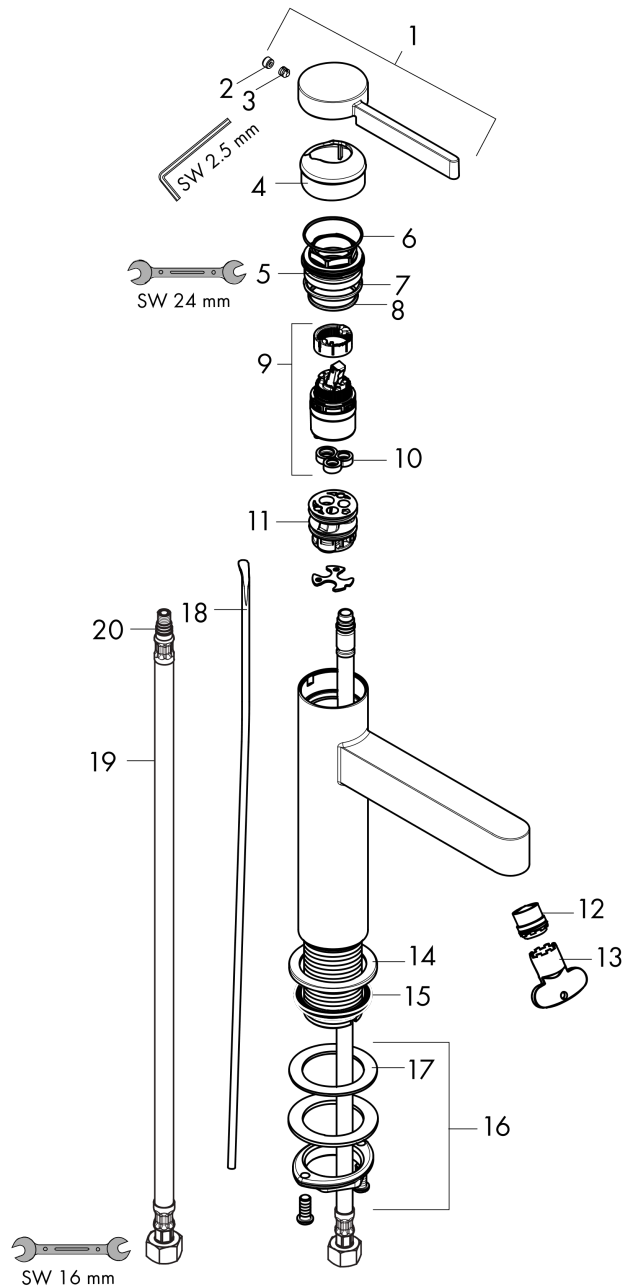

Finoris
Single-Hole Faucet 110 with Pop-Up Drain, 1.2 GPM
 Finishes : **matte black** Part no. : **76020671**

Description

Features

- Consists of: Single-handle faucet, Pop-up assembly
- Spray modes: Laminar spray
- Flow: 1.2 GPM (4.5 L/Min)
- Ceramic cartridge
- Includes pop-up drain
- Material waste set: Metal

Item details

List Price \$ 554.00

Technology

Design awards

Compliance

Product image

Scale drawing

Finoris
Single-Hole Faucet 110 with Pop-Up Drain, 1.2 GPM
Finishes : **matte black** Part no. : **76020671**

Exploded drawing

Year of production: >12/21

Finoris
Single-Hole Faucet 110 with Pop-Up Drain, 1.2 GPM
 Finishes : **matte black** Part no. : **76020671**

Spare parts list

Year of production: >12/21

Pos.	Description	Part no.	Price	PU
1	handle	94266670	-	1
2	screw cover	93735610	-	1
3	hollow set screw M5x5	98446000	-	1
4	flange	93737670	-	1
5	nut	92926000	-	1
6	O-ring 30x1,5	98433000	-	1
7	O-ring 29x2	98391000	-	1
8	O-ring 25x1,5	98146000	-	1
9	cartridge, assy	93760000	-	1
10	seal	93383000	-	1
11	adapter for cartridge	98866000	-	1
12	spray former	93973000	-	1
13	special tool	98987000	-	1
14	escutcheon	94265670	-	1
15	flat seal	98749000	-	1
16	fixing set (Ø 32)	13961000	-	1
17	lever collar	97548000	-	1
18	pull rod	96657670	-	1
19	connection hose 23½" M8x0,75 3/8"	96556001	-	1
20	O-ring 6,6x1,6	93019000	-	1