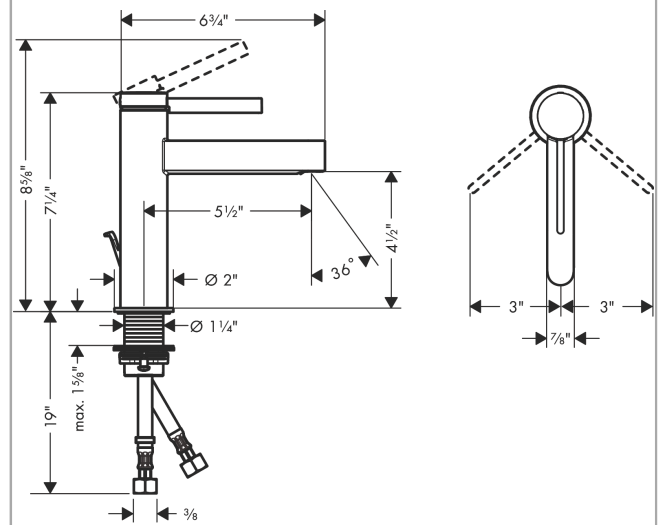

Finoris
Single-Hole Faucet 110 with Pop-Up Drain, 1.2 GPM
 Finishes : **matte black** Part no. : **76020671**

Description

Features

- Consists of: Single-handle faucet, Pop-up assembly
- Spray modes: Laminar spray
- Flow: 1.2 GPM (4.5 L/Min)
- Ceramic cartridge
- Includes pop-up drain
- Material waste set: Metal

Item details

List Price \$ 554.00

Technology

Design awards

Compliance

Product image

Scale drawing

Finoris
Single-Hole Faucet 110 with Pop-Up Drain, 1.2 GPM
Finishes : **matte black** Part no. : **76020671**

Exploded drawing

Year of production: >12/21

Finoris
Single-Hole Faucet 110 with Pop-Up Drain, 1.2 GPM
 Finishes : **matte black** Part no. : **76020671**

Spare parts list

Year of production: >12/21

Pos.	Description	Part no.	Price	PU
1	handle	94266670	-	1
2	screw cover	93735610	-	1
3	hollow set screw M5x5	98446000	-	1
4	flange	93737670	-	1
5	nut	92926000	-	1
6	O-ring 30x1,5	98433000	-	1
7	O-ring 29x2	98391000	-	1
8	O-ring 25x1,5	98146000	-	1
9	cartridge, assy	93760000	-	1
10	seal	93383000	-	1
11	adapter for cartridge	98866000	-	1
12	spray former	93973000	-	1
13	special tool	98987000	-	1
14	escutcheon	94265670	-	1
15	flat seal	98749000	-	1
16	fixing set (Ø 32)	13961000	-	1
17	lever collar	97548000	-	1
18	pull rod	96657670	-	1
19	connection hose 23½" M8x0,75 3/8"	96556001	-	1
20	O-ring 6,6x1,6	93019000	-	1