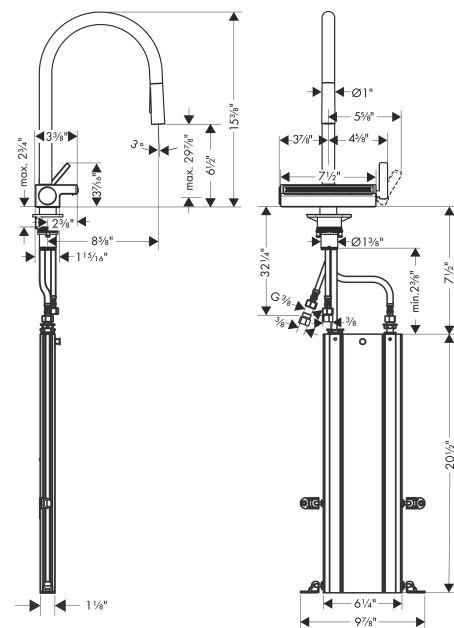

##### Features

- Consists of: Single lever kitchen mixer, hose box
- Swivel range adjustable in 3 steps: 60°, 110° or 150°
- Laminar spray, needle spray, SatinFlow
- Change between SatinFlow and pull-out sprayer at the touch of a button
- Toggle spray diverter
- MagFit magnetic sprayhead docking
- Single-hole installation, recommendation: the middle of tap hole drilling should be max. 45 mm from the back side of of the bowl
- Flow: 1.75 GPM (6.6 L/Min)
- Ceramic cartridge
- 3/8" connections
- Integrated double backflow prevention
- sBox for smooth, protected hose guidance in the cabinet
- extension length up to 30" (76cm)
- 1 3/8" Mounting hole required, recommendation: the middle of tap hole drilling should be max. 45 mm from the back side of of the bowl

#### Scale drawing

**Aquno Select**

**HighArc Kitchen Faucet, 3-Spray Pull-Down with sBox, 1.75 GPM**

Finishes : **matte black** Part no. : **73831671**

**Exploded drawing**

Year of production: >06/20

### Spare parts list

Year of production: >06/20

Pos.	Description	Part no.	Price	PU
1	spout cpl.	93779670	-	1
2	hose	93754000	-	1
3	O-ring 8x2	98112000	-	1
4	handspray	93778671	-	1
5	non return valve DW 10	96456000	-	1
6	spray former	93342001	-	1
7	service tool	95910000	-	1
8	set of lever collars	98365000	-	1
9	O-ring 19x2	98426000	-	1
10	spray head cpl.	93781670	-	1
11	O-ring 10x2	98170000	-	1
12	handle	93776670	-	1
13	nut	92926000	-	1
14	cartridge, assy	93183000	-	1
15	cover	93777670	-	1
16	spring with sleeve	93782000	-	1
17	selector assy	93558000	-	1
18	support	97523000	-	1
19	fixing set (Ø 34)	95049000	-	1
20	lever collar	97548000	-	1
21	connection hose 900 mm M10x1 G3/8	93780000	-	1
22	O-ring 8x1,75	97827000	-	1
23	adapter for connection hose	88802000	-	1
24	connection hose 450 mm M10x1 G3/8	96507000	-	1
25	squeezing connection	96099000	-	1
26	extension set	43333000	-	1