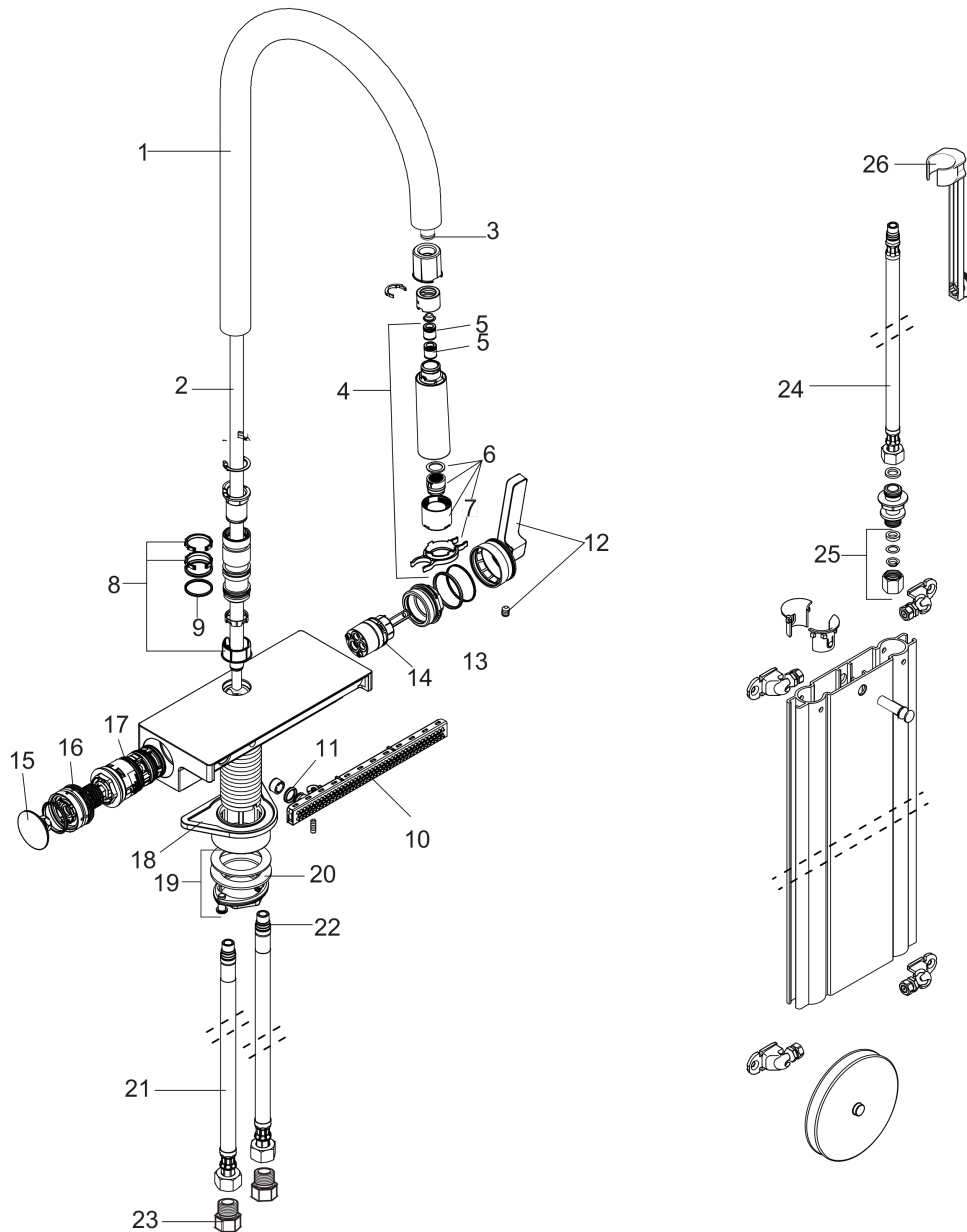

##### Features

- Consists of: Single lever kitchen mixer, hose box
- Swivel range adjustable in 3 steps: 60°, 110° or 150°
- Laminar spray, needle spray, SatinFlow
- Change between SatinFlow and pull-out sprayer at the touch of a button
- Toggle spray diverter
- MagFit magnetic sprayhead docking
- Single-hole installation, recommendation: the middle of tap hole drilling should be max. 45 mm from the back side of of the bowl
- Flow: 1.75 GPM (6.6 L/Min)
- Ceramic cartridge
- 3/8" connections
- Integrated double backflow prevention
- sBox for smooth, protected hose guidance in the cabinet
- extension length up to 30" (76cm)
- 1 3/8" Mounting hole required, recommendation: the middle of tap hole drilling should be max. 45 mm from the back side of of the bowl

#### Product image

#### Scale drawing

**Aquno Select**

**HighArc Kitchen Faucet, 3-Spray Pull-Down with sBox, 1.75 GPM**

Finishes : **matte black** Part no. : **73831671**

**Exploded drawing**

Year of production: >06/20

### Spare parts list

Year of production: >06/20

Pos.	Description	Part no.	Price	PU
1	spout cpl.	93779670	-	1
2	hose	93754000	-	1
3	O-ring 8x2	98112000	-	1
4	handspray	93778671	-	1
5	non return valve DW 10	96456000	-	1
6	spray former	93342001	-	1
7	service tool	95910000	-	1
8	set of lever collars	98365000	-	1
9	O-ring 19x2	98426000	-	1
10	spray head cpl.	93781670	-	1
11	O-ring 10x2	98170000	-	1
12	handle	93776670	-	1
13	nut	92926000	-	1
14	cartridge, assy	93183000	-	1
15	cover	93777670	-	1
16	spring with sleeve	93782000	-	1
17	selector assy	93558000	-	1
18	support	97523000	-	1
19	fixing set (Ø 34)	95049000	-	1
20	lever collar	97548000	-	1
21	connection hose 900 mm M10x1 G3/8	93780000	-	1
22	O-ring 8x1,75	97827000	-	1
23	adapter for connection hose	88802000	-	1
24	connection hose 450 mm M10x1 G3/8	96507000	-	1
25	squeezing connection	96099000	-	1
26	extension set	43333000	-	1