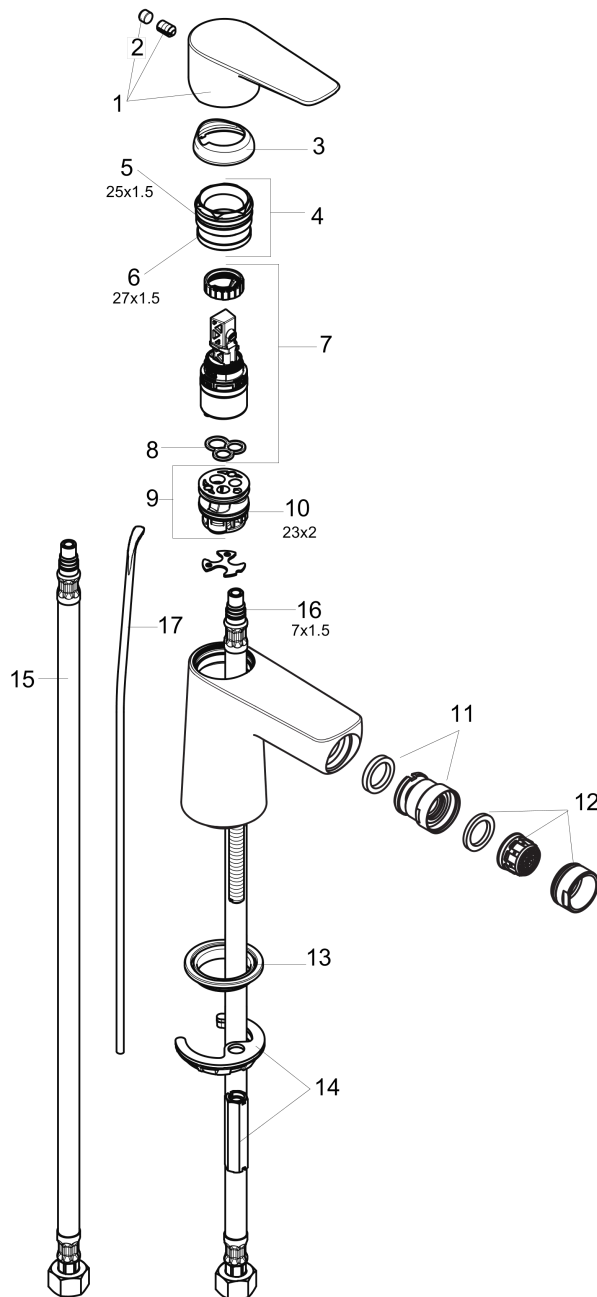

**Talis E**  
**Single-Hole Bidet Faucet**  
 Finishes : **chrome** Part no. : **71720001**

**Description**

**Features**

- Pivoting aerator
- Ceramic cartridge
- Includes pop-up drain

**Item details**

List Price \$ 194.00

**Compliance**

**Product image**

**Scale drawing**

**Talis E**  
**Single-Hole Bidet Faucet**  
 Finishes : **chrome**    Part no. : **71720001**

Exploded drawing

Year of production: >10/16

**Talis E**  
**Single-Hole Bidet Faucet**  
 Finishes : **chrome** Part no. : **71720001**

## Spare parts list

Year of production: >10/16

Pos.	Description	Part no.	Price	PU
1	handle	92687000	-	1
2	screw cover	95704000	-	1
3	flange	92625000	-	1
4	nut	92689000	-	1
5	O-ring 25x1,5	98146000	-	1
6	O-ring 27x1,5	92527000	-	1
7	cartridge, assy	97685000	-	1
8	seal	98865000	-	1
9	adapter for cartridge	98866000	-	1
10	O-ring 23x2	98398000	-	1
11	ball joint	96050000	-	1
12	aerator M24x1 (5 l/min)	95379000	-	1
13	seal Ø 42	98722000	-	1
14	fixing set	96016000	-	1
15	connection hose 18½" M8x0,75 3/8"	96321001	-	1
16	O-ring 7x1,5	98422000	-	1
17	pull rod	96657000	-	1
a	pop up waste	88509000	-	1