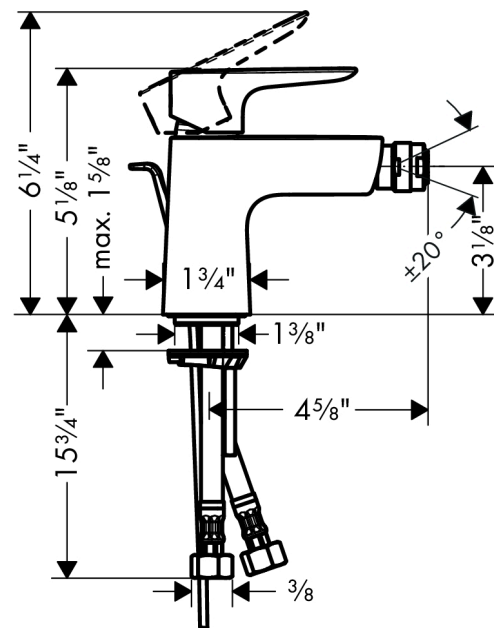

**Talis E**  
**Single-Hole Bidet Faucet**  
 Finishes : **chrome** Part no. : **71720001**

**Description**

**Features**

- Pivoting aerator
- Ceramic cartridge
- Includes pop-up drain

**Item details**

List Price \$ 194.00

**Compliance**

**Product image**

**Scale drawing**

**Talis E**  
**Single-Hole Bidet Faucet**  
 Finishes : **chrome**    Part no. : **71720001**

Exploded drawing

Year of production: >10/16

**Talis E**  
**Single-Hole Bidet Faucet**  
 Finishes : **chrome** Part no. : **71720001**

## Spare parts list

Year of production: >10/16

Pos.	Description	Part no.	Price	PU
1	handle	92687000	-	1
2	screw cover	95704000	-	1
3	flange	92625000	-	1
4	nut	92689000	-	1
5	O-ring 25x1,5	98146000	-	1
6	O-ring 27x1,5	92527000	-	1
7	cartridge, assy	97685000	-	1
8	seal	98865000	-	1
9	adapter for cartridge	98866000	-	1
10	O-ring 23x2	98398000	-	1
11	ball joint	96050000	-	1
12	aerator M24x1 (5 l/min)	95379000	-	1
13	seal Ø 42	98722000	-	1
14	fixing set	96016000	-	1
15	connection hose 18½" M8x0,75 3/8"	96321001	-	1
16	O-ring 7x1,5	98422000	-	1
17	pull rod	96657000	-	1
a	pop up waste	88509000	-	1