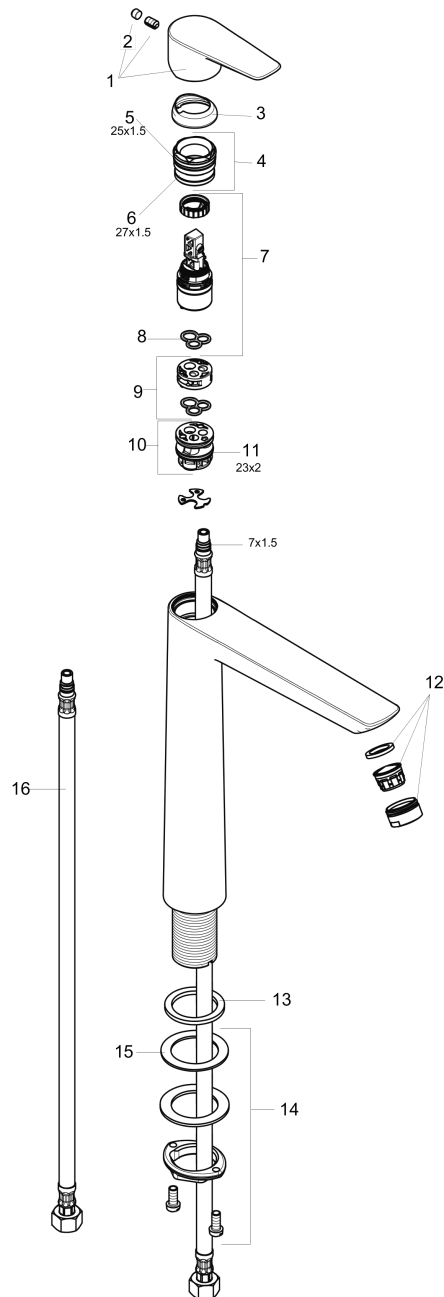

Talis E
Single-Hole Faucet 240, 1.2 GPM
 Finishes : **chrome** Part no. : **71717001**

Description

Features

- Aerated spray
- Flow: 1.2 GPM (4.5 L/Min)
- Ceramic cartridge

Item details

List Price \$ 269.00

Technology

Compliance

Product image

Scale drawing

Talis E
Single-Hole Faucet 240, 1.2 GPM
 Finishes : **chrome** Part no. : **71717001**

Exploded drawing

Year of production: >10/16

Talis E
Single-Hole Faucet 240, 1.2 GPM
 Finishes : **chrome** Part no. : **71717001**

Spare parts list

Year of production: >10/16

Pos.	Description	Part no.	Price	PU
1	handle	92687000	-	1
2	screw cover	95704000	-	1
3	flange	92625000	-	1
4	nut	92689000	-	1
5	O-ring 25x1,5	98146000	-	1
6	O-ring 27x1,5	92527000	-	1
7	cartridge, assy	97685000	-	1
8	seal	98865000	-	1
9	adapter for cartridge	92628000	-	1
10	adapter for cartridge	98866000	-	1
11	O-ring 23x2	98398000	-	1
12	aerator M24x1 (4,5 l/min)	92877000	-	1
13	flat seal	98749000	-	1
14	fixing set (Ø 32)	13961000	-	1
15	lever collar	97548000	-	1
16	connection hose 23½" M8x0,75 3/8"	98600001	-	1