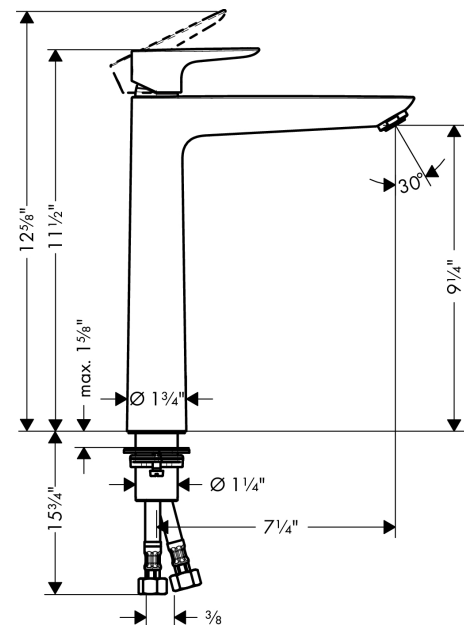

Talis E
Single-Hole Faucet 240, 1.2 GPM
 Finishes : **chrome** Part no. : **71717001**

Description

Features

- Aerated spray
- Flow: 1.2 GPM (4.5 L/Min)
- Ceramic cartridge

Item details

List Price \$ 269.00

Technology

Compliance

Product image

Scale drawing

Talis E
Single-Hole Faucet 240, 1.2 GPM
 Finishes : **chrome** Part no. : **71717001**

Exploded drawing

Year of production: >10/16

Talis E
Single-Hole Faucet 240, 1.2 GPM
 Finishes : **chrome** Part no. : **71717001**

Spare parts list

Year of production: >10/16

Pos.	Description	Part no.	Price	PU
1	handle	92687000	-	1
2	screw cover	95704000	-	1
3	flange	92625000	-	1
4	nut	92689000	-	1
5	O-ring 25x1,5	98146000	-	1
6	O-ring 27x1,5	92527000	-	1
7	cartridge, assy	97685000	-	1
8	seal	98865000	-	1
9	adapter for cartridge	92628000	-	1
10	adapter for cartridge	98866000	-	1
11	O-ring 23x2	98398000	-	1
12	aerator M24x1 (4,5 l/min)	92877000	-	1
13	flat seal	98749000	-	1
14	fixing set (Ø 32)	13961000	-	1
15	lever collar	97548000	-	1
16	connection hose 23½" M8x0,75 3/8"	98600001	-	1