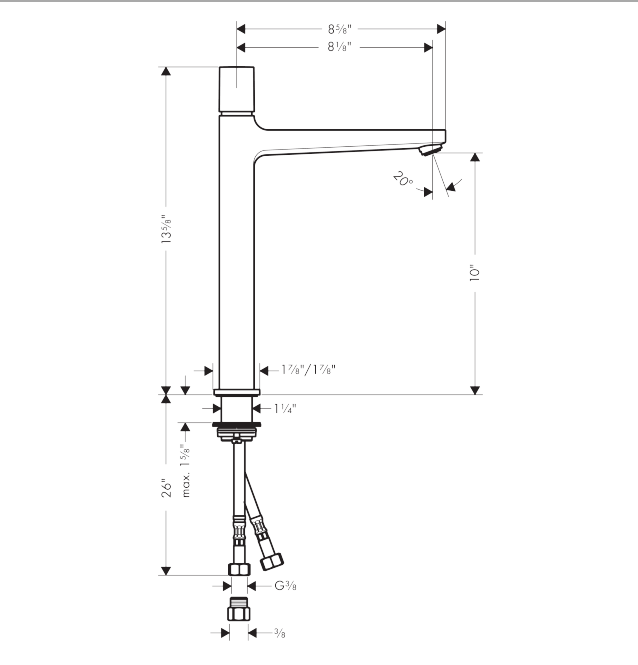

Metropol
Single-Hole Faucet 260 Select, 1.2 GPM
 Finishes : **chrome** Part no. : **32572001**

Description

Features

- Aerated spray
- Flow: 1.2 GPM (4.5 L/Min)
- Select cartridge for easy, intuitive operation: Push handle to turn water on and off, and turn to adjust temperature

Item details

List Price \$ 546.00

Technology

Compliance

Product image

Scale drawing

Metropol
Single-Hole Faucet 260 Select, 1.2 GPM
 Finishes : **chrome** Part no. : **32572001**

Exploded drawing

Year of production: >01/18

Metropol
Single-Hole Faucet 260 Select, 1.2 GPM
 Finishes : **chrome** Part no. : **32572001**

Spare parts list

Year of production: >01/18

Pos.	Description	Part no.	Price	PU
1	handle	93070000	-	1
2	adapter for handle	92526000	-	1
3	nut	92528000	-	1
4	O-ring 27x1,5	92527000	-	1
5	cartridge, assy	92529000	-	1
6	adapter for cartridge	98866000	-	1
7	O-ring 23x2	98398000	-	1
8	aerator M24x1 (4,5 l/min)	93202000	-	1
9	service tool	95661000	-	1
10	escutcheon	93048000	-	1
11	flat seal	98749000	-	1
12	fixing set (Ø 32)	13961000	-	1
13	lever collar	97548000	-	1
14	connection hose 600 mm M8x0,75 G3/8	92629000	-	1
15	O-ring 7x1,5	98422000	-	1
16	non return valve DW 10	96456000	-	1
17	filter	92532000	-	1
18	sealing set	92533000	-	1
a	adapter for connection hose	88802000	-	1