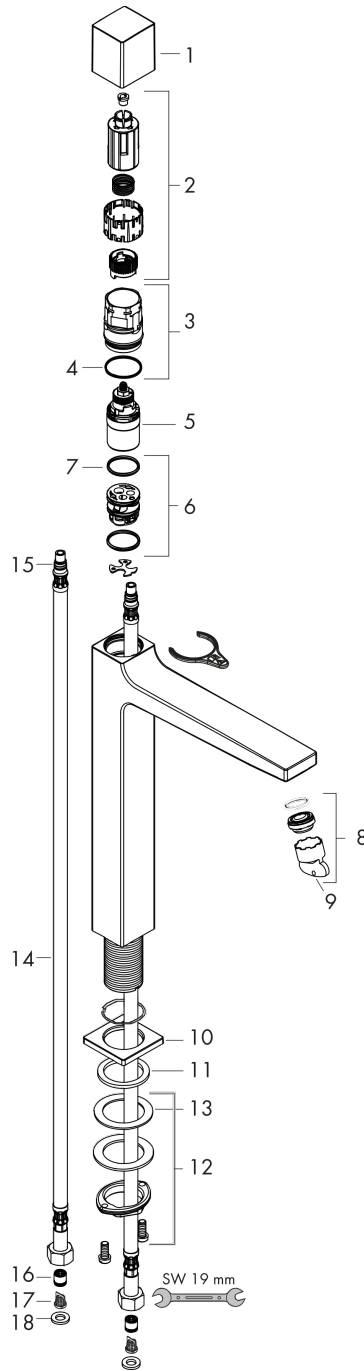

Metropol
Single-Hole Faucet 260 Select, 1.2 GPM
 Finishes : **chrome** Part no. : **32572001**

Description

Features

- Aerated spray
- Flow: 1.2 GPM (4.5 L/Min)
- Select cartridge for easy, intuitive operation: Push handle to turn water on and off, and turn to adjust temperature

Item details

List Price \$ 546.00

Technology

Compliance

Product image

Scale drawing

Metropol
Single-Hole Faucet 260 Select, 1.2 GPM
 Finishes : **chrome** Part no. : **32572001**

Exploded drawing

Year of production: >01/18

Metropol
Single-Hole Faucet 260 Select, 1.2 GPM
 Finishes : **chrome** Part no. : **32572001**

Spare parts list

Year of production: >01/18

Pos.	Description	Part no.	Price	PU
1	handle	93070000	-	1
2	adapter for handle	92526000	-	1
3	nut	92528000	-	1
4	O-ring 27x1,5	92527000	-	1
5	cartridge, assy	92529000	-	1
6	adapter for cartridge	98866000	-	1
7	O-ring 23x2	98398000	-	1
8	aerator M24x1 (4,5 l/min)	93202000	-	1
9	service tool	95661000	-	1
10	escutcheon	93048000	-	1
11	flat seal	98749000	-	1
12	fixing set (Ø 32)	13961000	-	1
13	lever collar	97548000	-	1
14	connection hose 600 mm M8x0,75 G3/8	92629000	-	1
15	O-ring 7x1,5	98422000	-	1
16	non return valve DW 10	96456000	-	1
17	filter	92532000	-	1
18	sealing set	92533000	-	1
a	adapter for connection hose	88802000	-	1