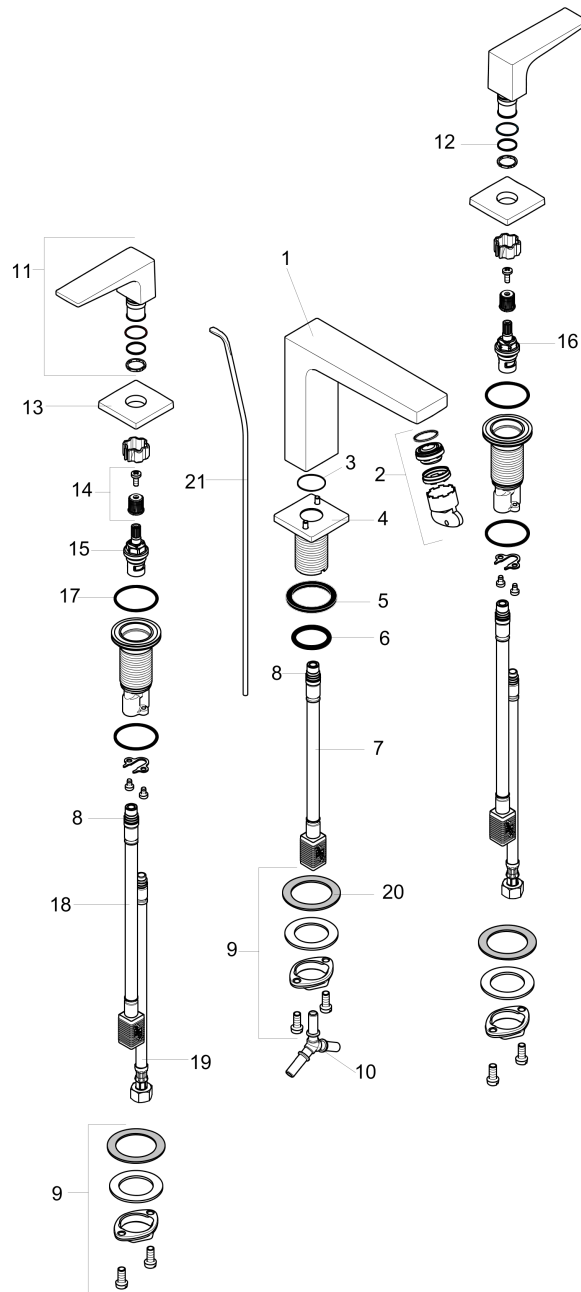

Metropol

Widespread Faucet 110 with Lever Handles and Pop-Up Drain, 0.5 GPM

Finishes : **brushed nickel** Part no. : **32528821**

Description

Features

- Spray modes: Aerated spray
- Flow: 0.5 GPM (1.9 L/Min)
- 90° ceramic valves
- Includes pop-up drain

Item details

List Price \$ 843.00

Technology

Compliance

Product image

Scale drawing

Metropol

Widespread Faucet 110 with Lever Handles and Pop-Up Drain, 0.5 GPM

Finishes : **brushed nickel** Part no. : **32528821**

Exploded drawing

Year of production: >10/19

Metropol

Widespread Faucet 110 with Lever Handles and Pop-Up Drain, 0.5 GPM

Finishes : **brushed nickel** Part no. : **32528821**

Spare parts list

Year of production: >10/19

Pos.	Description	Part no.	Price	PU
1	spout 110 mm	93021820	-	1
2	aerator M24x1 (1,9 l/min)	92300820	-	1
3	O-ring 22x1,2	98397000	-	1
4	escutcheon for spout	92906820	-	1
5	flat seal	98749000	-	1
6	O-ring 26x4	92191000	-	1
7	null	92913000	-	1
8	O-ring 8x1,75	97827000	-	1
9	null	92909000	-	1
10	hose connection angel	92905000	-	1
11	handle for hot water	92916820	-	1
12	O-Ring 14x1,5	98201000	-	1
13	escutcheon	92915820	-	1
14	handle fixing set	98932000	-	1
15	shut off unit right closing	98817001	-	1
16	shut off unit left closing	95366001	-	1
17	null	92907000	-	1
18	null	92914000	-	1
19	connection hose 18½" M8x0,75 3/8"	96321001	-	1
20	lever collar	97548000	-	1
21	pull rod	96657820	-	1
a	pop up waste	88509820	-	1