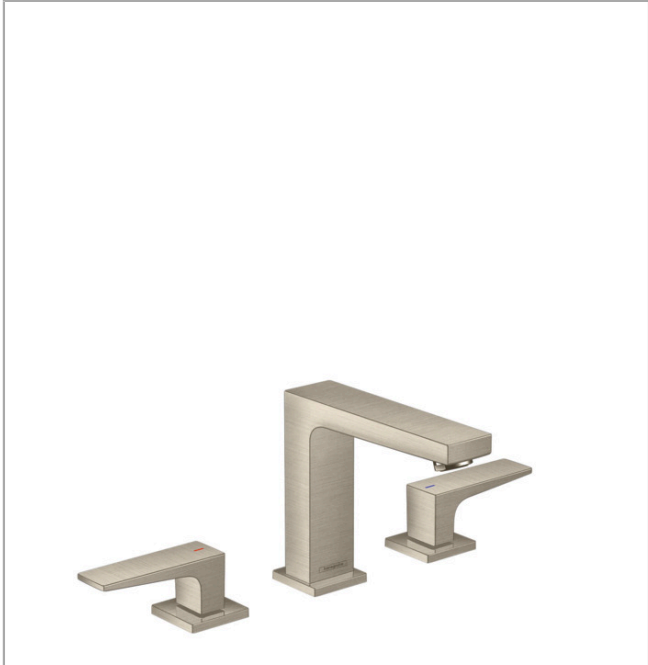

Metropol

Widespread Faucet 110 with Lever Handles and Pop-Up Drain, 0.5 GPM

Finishes : **brushed nickel** Part no. : **32528821**

Description

Features

- Spray modes: Aerated spray
- Flow: 0.5 GPM (1.9 L/Min)
- 90° ceramic valves
- Includes pop-up drain

Item details

List Price \$ 843.00

Technology

Compliance

Product image

Scale drawing

Metropol

Widespread Faucet 110 with Lever Handles and Pop-Up Drain, 0.5 GPM

Finishes : **brushed nickel** Part no. : **32528821**

Exploded drawing

Year of production: >10/19

Metropol

Widespread Faucet 110 with Lever Handles and Pop-Up Drain, 0.5 GPM

Finishes : **brushed nickel** Part no. : **32528821**

Spare parts list

Year of production: >10/19

Pos.	Description	Part no.	Price	PU
1	spout 110 mm	93021820	-	1
2	aerator M24x1 (1,9 l/min)	92300820	-	1
3	O-ring 22x1,2	98397000	-	1
4	escutcheon for spout	92906820	-	1
5	flat seal	98749000	-	1
6	O-ring 26x4	92191000	-	1
7	null	92913000	-	1
8	O-ring 8x1,75	97827000	-	1
9	null	92909000	-	1
10	hose connection angel	92905000	-	1
11	handle for hot water	92916820	-	1
12	O-Ring 14x1,5	98201000	-	1
13	escutcheon	92915820	-	1
14	handle fixing set	98932000	-	1
15	shut off unit right closing	98817001	-	1
16	shut off unit left closing	95366001	-	1
17	null	92907000	-	1
18	null	92914000	-	1
19	connection hose 18½" M8x0,75 3/8"	96321001	-	1
20	lever collar	97548000	-	1
21	pull rod	96657820	-	1
a	pop up waste	88509820	-	1