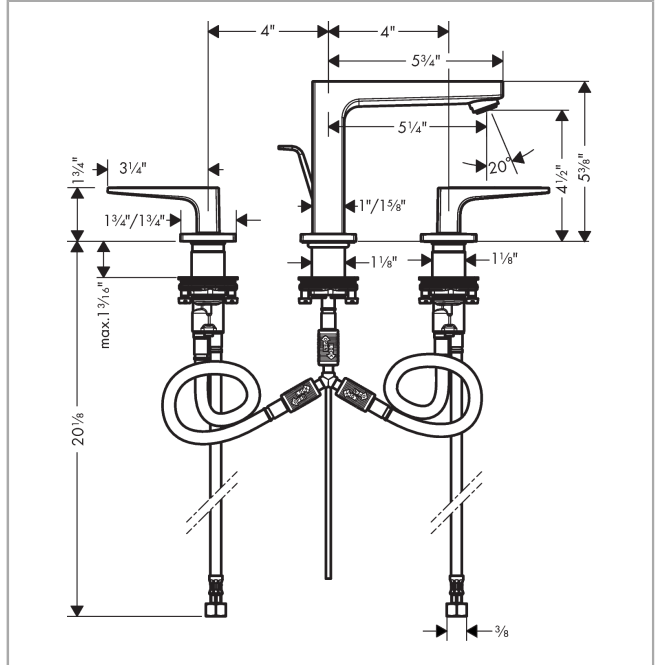

Metropol

Widespread Faucet 110 with Lever Handles and Pop-Up Drain, 0.5 GPM

Finishes : **brushed nickel** Part no. : **32528821**

Description

Features

- Spray modes: Aerated spray
- Flow: 0.5 GPM (1.9 L/Min)
- 90° ceramic valves
- Includes pop-up drain

Item details

List Price \$ 843.00

Technology

Compliance

Product image

Scale drawing

Metropol

Widespread Faucet 110 with Lever Handles and Pop-Up Drain, 0.5 GPM

Finishes : **brushed nickel** Part no. : **32528821**

Exploded drawing

Year of production: >10/19

Metropol

Widespread Faucet 110 with Lever Handles and Pop-Up Drain, 0.5 GPM

Finishes : **brushed nickel** Part no. : **32528821**

Spare parts list

Year of production: >10/19

Pos.	Description	Part no.	Price	PU
1	spout 110 mm	93021820	-	1
2	aerator M24x1 (1,9 l/min)	92300820	-	1
3	O-ring 22x1,2	98397000	-	1
4	escutcheon for spout	92906820	-	1
5	flat seal	98749000	-	1
6	O-ring 26x4	92191000	-	1
7	null	92913000	-	1
8	O-ring 8x1,75	97827000	-	1
9	null	92909000	-	1
10	hose connection angel	92905000	-	1
11	handle for hot water	92916820	-	1
12	O-Ring 14x1,5	98201000	-	1
13	escutcheon	92915820	-	1
14	handle fixing set	98932000	-	1
15	shut off unit right closing	98817001	-	1
16	shut off unit left closing	95366001	-	1
17	null	92907000	-	1
18	null	92914000	-	1
19	connection hose 18½" M8x0,75 3/8"	96321001	-	1
20	lever collar	97548000	-	1
21	pull rod	96657820	-	1
a	pop up waste	88509820	-	1